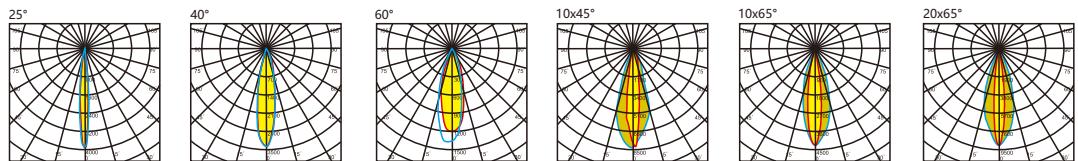

### Specication

material color  

Power (Luminaire)	12W / 15W / 18W
LED Type	Power LED (48Pcs/M)
CRI	>90
Size	W27*L1000*H40mm
Lumen (Luminaire)	67lm/W
Input Volt	DC 24V
Color Temperature	1800K-6500K, RGB,RGBW
Beam Angle	25° ,40° ,60° ,10x45° ,10x65° ,20x65° ,120°
Driver	Nondim / DMX512 Addressable
LED Life	50000h
IP Rating	IP 66
LEN	Clear / Frosted / Milky
Enclosure Material	Aluminum Anodized
Accessories	End cap and Clips