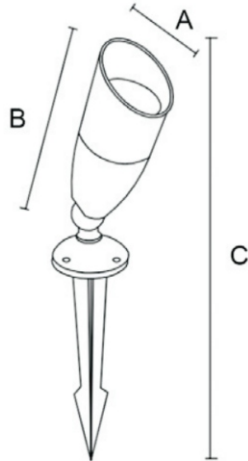

# Model : i-SL-201

● **The Application of Occasions**

Suitable places:Garden

● **Product Description**

Simple and easy appearance,in line with contemporary aesthetic concept

The lamp body adopts high quality and Anti-UV ability outdoor's polycarbonate;

High efficiency constant current driver,ensure the light source is maximum used.

● **Body color**

Black/Dark Gray/Sliver Gray

## Specication

Power (Luminaire)	10W
LED Type	LED COB
CRI	>90
Size	A65*B145*C400mm
Lumen (Luminaire)	800lm
Input Volt	DC 24V / AC100-270V
Color Temperature	2700K-6000K
Beam Angle	15° , 24° , 36° , 42° , 60°
Driver	Nondim / Dimmer Triac 0-10v
LED Life	50000h
IP Rating	IP 66
Diffuser	Honeycomb anti-glare
Enclosure Material	Aluminum surface powder coating treatment
Bracket	Spike