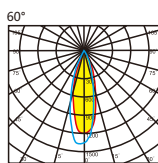

Model : i-LL-116A

Accessory

Anti-glare baffle

Specication

material color  

Power (Luminaire)	24W / 36W / 48W / 60W (RGB or RGBW)
LED Type	Power LED (24/36Pcs/M)
CRI	>90
Size	W47*L1000*H87mm
Lumen (Luminaire)	78lm/W
Input Volt	DC 24V / AC 100-270V,50/60Hz
Color Temperature	1800K-6500K, RGB,RGBW
Beam Angle	15°, 25°, 40°, 60°, 10x45°, 10x65°, 20x65°
Driver	Nondim / DMX512 Addressable
LED Life	50000h
IP Rating	IP 66
LEN	Clear / Frosted / Milky
Enclosure Material	Aluminum Anodized
Accessories	End cap and Clips