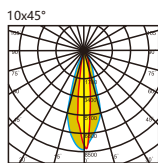

Model : i-LL-116A

Accessory

Anti-glare baffle

Specication

material color  

Power (Luminaire)	24W / 36W / 48W / 60W (RGB or RGBW)
LED Type	Power LED (24/36Pcs/M)
CRI	>90
Size	W47*L1000*H87mm
Lumen (Luminaire)	78lm/W
Input Volt	DC 24V / AC 100-270V,50/60Hz
Color Temperature	1800K-6500K, RGB,RGBW
Beam Angle	15°, 25°, 40°, 60°, 10x45°, 10x65°, 20x65°
Driver	Nondim / DMX512 Addressable
LED Life	50000h
IP Rating	IP 66
LEN	Clear / Frosted / Milky
Enclosure Material	Aluminum Anodized
Accessories	End cap and Clips