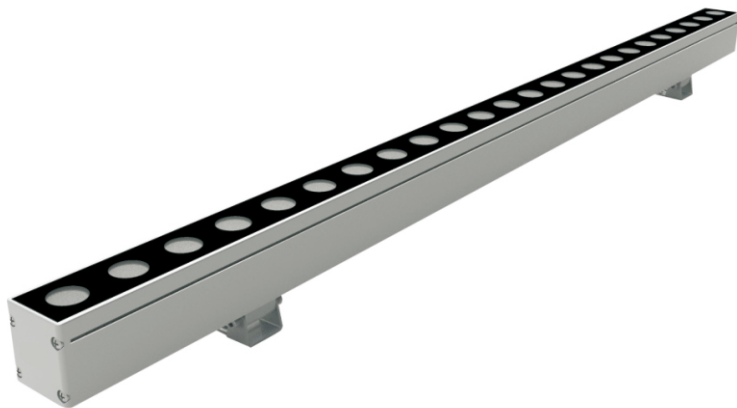

Model : i-LL-116A

Accessory

Anti-glare baffle

Specication

material color  

Power (Luminaire)	24W / 36W / 48W / 60W (RGB or RGBW)
LED Type	Power LED (24/36Pcs/M)
CRI	>90
Size	W47*L1000*H87mm
Lumen (Luminaire)	78lm/W
Input Volt	DC 24V / AC 100-270V,50/60Hz
Color Temperature	1800K-6500K, RGB,RGBW
Beam Angle	15°, 25°, 40°, 60°, 10x45°, 10x65°, 20x65°
Driver	Nondim / DMX512 Addressable
LED Life	50000h
IP Rating	IP 66
LEN	Clear / Frosted / Milky
Enclosure Material	Aluminum Anodized
Accessories	End cap and Clips