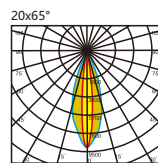

Model : i-LL-116A

Accessory

Anti-glare baffle

Specication

material color  

Power (Luminaire)	24W / 36W / 48W / 60W (RGB or RGBW)
LED Type	Power LED (24/36Pcs/M)
CRI	>90
Size	W47*L1000*H87mm
Lumen (Luminaire)	78lm/W
Input Volt	DC 24V / AC 100-270V,50/60Hz
Color Temperature	1800K-6500K, RGB,RGBW
Beam Angle	15°, 25°, 40°, 60°, 10x45°, 10x65°, 20x65°
Driver	Nondim / DMX512 Addressable
LED Life	50000h
IP Rating	IP 66
LEN	Clear / Frosted / Milky
Enclosure Material	Aluminum Anodized
Accessories	End cap and Clips