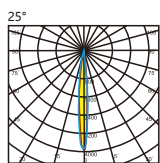

Model : i-LL-116A

Accessory

Anti-glare baffle

Specication

material color  

Power (Luminaire)	24W / 36W / 48W / 60W (RGB or RGBW)
LED Type	Power LED (24/36Pcs/M)
CRI	>90
Size	W47*L1000*H87mm
Lumen (Luminaire)	78lm/W
Input Volt	DC 24V / AC 100-270V,50/60Hz
Color Temperature	1800K-6500K, RGB,RGBW
Beam Angle	15°, 25°, 40°, 60°, 10x45°, 10x65°, 20x65°
Driver	Nondim / DMX512 Addressable
LED Life	50000h
IP Rating	IP 66
LEN	Clear / Frosted / Milky
Enclosure Material	Aluminum Anodized
Accessories	End cap and Clips