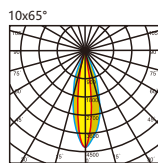

Model : i-LL-116A

Accessory

Anti-glare baffle

Specication

material color  

Power (Luminaire)	24W / 36W / 48W / 60W (RGB or RGBW)
LED Type	Power LED (24/36Pcs/M)
CRI	>90
Size	W47*L1000*H87mm
Lumen (Luminaire)	78lm/W
Input Volt	DC 24V / AC 100-270V,50/60Hz
Color Temperature	1800K-6500K, RGB,RGBW
Beam Angle	15°, 25°, 40°, 60°, 10x45°, 10x65°, 20x65°
Driver	Nondim / DMX512 Addressable
LED Life	50000h
IP Rating	IP 66
LEN	Clear / Frosted / Milky
Enclosure Material	Aluminum Anodized
Accessories	End cap and Clips