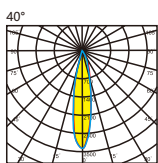

Model : i-LL-116A

Accessory

Anti-glare baffle

Specication

material color  

Power (Luminaire)	24W / 36W / 48W / 60W (RGB or RGBW)
LED Type	Power LED (24/36Pcs/M)
CRI	>90
Size	W47*L1000*H87mm
Lumen (Luminaire)	78lm/W
Input Volt	DC 24V / AC 100-270V,50/60Hz
Color Temperature	1800K-6500K, RGB,RGBW
Beam Angle	15°, 25°, 40°, 60°, 10x45°, 10x65°, 20x65°
Driver	Nondim / DMX512 Addressable
LED Life	50000h
IP Rating	IP 66
LEN	Clear / Frosted / Milky
Enclosure Material	Aluminum Anodized
Accessories	End cap and Clips