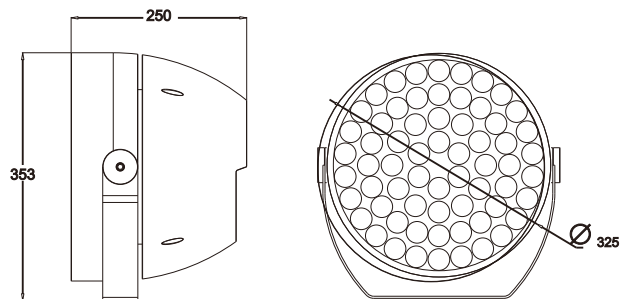

i-OL-213

Specication

material color  

Power (Luminaire)	72W / 114W / RGB / RGBW
LED Type	Power LED (72Pcs / 36Pcs)
CRI	>90
Size	W325*L250*H353mm
Lumen (Luminaire)	78lm/W
Input Volt	DC 24V / AC 100-270V
Color Temperature	1800K-6500K, RGB,RGBW
Beam Angle	3°, 5°, 10°, 15°, 30°, 45°, 60°, 15°x60°
Driver	Nondim / DMX512 Addressable
LED Life	50000h
IP Rating	IP 66
LEN	Tempered glass-clear
Enclosure Material	Aluminum surface powder coating treatment (Black)
Accessories	Adjustable bracket

9.5 Kg