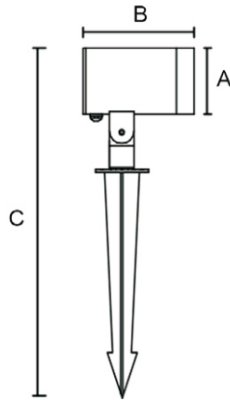

Model : i-SL-210

● **The Application of Occasions**

Suitable places:Garden

● **Product Description**

Simple and easy appearance,in line with contemporary aesthetic concept

The lamp body adopts high quality and Anti-UV ability outdoor's polycarbonate; High efficiency constant current driver.ensure the light source is maximum used.

● **Body color**

Black/Dark Gray/Sliver Gray

Specication

	i-SL-210A	i-SL-210B	i-SL-210C	i-SL-210D
Power (Luminaire)	10W	15W	20W	30W
LED Type	LED COB			
CRI	>90			
Size	A64*B125*C385mm	A76*B125*C397mm	A90*B125*C410mm	A108*B155*C436mm
Lumen (Luminaire)	800lm	12000lm	1600lm	2400lm
Input Volt	DC 24V / AC100-265V			
Color Temperature	2700K-6000K			
Beam Angle	15° , 24° , 36° , 42° , 60°			
Driver	Nondim / Dimmer Triac 0-10v			
LED Life	50000h			
IP Rating	IP 66			
Diffuser	Honeycomb anti-glare			
Enclosure Material	Aluminum surface powder coating treatment			
Bracket	Spike			