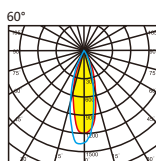

### Specication

material color  

Power (Luminaire)	24W / 36W / 45W / 54W (RGB or RGBW)
LED Type	Power LED (24/36Pcs/M)
CRI	>90
Size	W46*L1000*H68mm
Lumen (Luminaire)	78lm/W
Input Volt	DC 24V / AC 100-270V,50/60Hz
Color Temperature	1800K-6500K, RGB,RGBW
Beam Angle	15°, 25°, 40°, 60°, 10x45°, 10x65°, 20x65°
Driver	Nondim / DMX512 Addressable
LED Life	50000h
IP Rating	IP 66
LEN	Clear / Frosted / Milky
Enclosure Material	Aluminum Anodized
Accessories	End cap and Clips