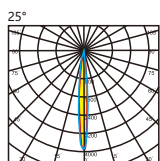

### Specication

material color  

Power (Luminaire)	24W / 36W / 45W / 54W (RGB or RGBW)
LED Type	Power LED (24/36Pcs/M)
CRI	>90
Size	W46*L1000*H68mm
Lumen (Luminaire)	78lm/W
Input Volt	DC 24V / AC 100-270V,50/60Hz
Color Temperature	1800K-6500K, RGB,RGBW
Beam Angle	15°, 25°, 40°, 60°, 10x45°, 10x65°, 20x65°
Driver	Nondim / DMX512 Addressable
LED Life	50000h
IP Rating	IP 66
LEN	Clear / Frosted / Milky
Enclosure Material	Aluminum Anodized
Accessories	End cap and Clips