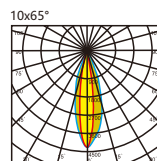

### Specication

material color  

Power (Luminaire)	24W / 36W / 45W / 54W (RGB or RGBW)
LED Type	Power LED (24/36Pcs/M)
CRI	>90
Size	W46*L1000*H68mm
Lumen (Luminaire)	78lm/W
Input Volt	DC 24V / AC 100-270V,50/60Hz
Color Temperature	1800K-6500K, RGB,RGBW
Beam Angle	15°, 25°, 40°, 60°, 10x45°, 10x65°, 20x65°
Driver	Nondim / DMX512 Addressable
LED Life	50000h
IP Rating	IP 66
LEN	Clear / Frosted / Milky
Enclosure Material	Aluminum Anodized
Accessories	End cap and Clips