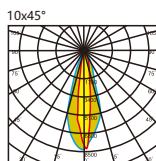

### Specication

material color  

Power (Luminaire)	24W / 36W / 45W / 54W (RGB or RGBW)
LED Type	Power LED (24/36Pcs/M)
CRI	>90
Size	W46*L1000*H68mm
Lumen (Luminaire)	78lm/W
Input Volt	DC 24V / AC 100-270V,50/60Hz
Color Temperature	1800K-6500K, RGB,RGBW
Beam Angle	15°, 25°, 40°, 60°, 10x45°, 10x65°, 20x65°
Driver	Nondim / DMX512 Addressable
LED Life	50000h
IP Rating	IP 66
LEN	Clear / Frosted / Milky
Enclosure Material	Aluminum Anodized
Accessories	End cap and Clips