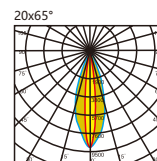

### Specication

material color  

Power (Luminaire)	24W / 36W / 45W / 54W (RGB or RGBW)
LED Type	Power LED (24/36Pcs/M)
CRI	>90
Size	W46*L1000*H68mm
Lumen (Luminaire)	78lm/W
Input Volt	DC 24V / AC 100-270V,50/60Hz
Color Temperature	1800K-6500K, RGB,RGBW
Beam Angle	15°, 25°, 40°, 60°, 10x45°, 10x65°, 20x65°
Driver	Nondim / DMX512 Addressable
LED Life	50000h
IP Rating	IP 66
LEN	Clear / Frosted / Milky
Enclosure Material	Aluminum Anodized
Accessories	End cap and Clips