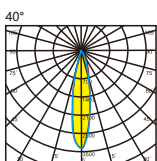

### Specication

material color  

Power (Luminaire)	24W / 36W / 45W / 54W (RGB or RGBW)
LED Type	Power LED (24/36Pcs/M)
CRI	>90
Size	W46*L1000*H68mm
Lumen (Luminaire)	78lm/W
Input Volt	DC 24V / AC 100-270V,50/60Hz
Color Temperature	1800K-6500K, RGB,RGBW
Beam Angle	15°, 25°, 40°, 60°, 10x45°, 10x65°, 20x65°
Driver	Nondim / DMX512 Addressable
LED Life	50000h
IP Rating	IP 66
LEN	Clear / Frosted / Milky
Enclosure Material	Aluminum Anodized
Accessories	End cap and Clips