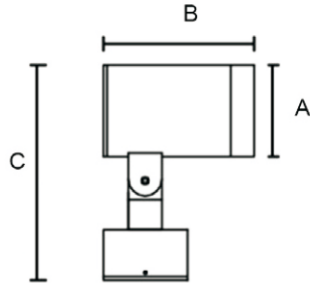

Model : i-SL-211

● **The Application of Occasions**

Suitable places:Garden

● **Product Description**

Simple and easy appearance,in line with contemporary aesthetic concept

The lamp body adopts high quality and Anti-UV ability outdoor's polycarbonate; High efficiency constant current driver.ensure the light source is maximum used.

● **Body color**

Black/Dark Gray/Sliver Gray

Specication

	i-SL-211A	i-SL-211B	i-SL-211C	i-SL-211D
Power (Luminaire)	10W	15W	20W	30W
LED Type	LED COB			
CRI	>90			
Size	A64*B125*C167mm	A76*B125*C179mm	A90*B125*C197mm	A108*B155*C226mm
Lumen (Luminaire)	800lm	12000lm	1600lm	2400lm
Input Volt	DC 24V / AC100-265V			
Color Temperature	2700K-6000K			
Beam Angle	15° , 24° , 36° , 42° , 60°			
Driver	Nondim / Dimmer Triac 0-10v			
LED Life	50000h			
IP Rating	IP 66			
Diffuser	Honeycomb anti-glare			
Enclosure Material	Aluminum surface powder coating treatment			
Bracket	Spike