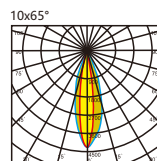

Model : i-LL-118A

Accessory

Anti-glare baffle

Anti-glare honeycomb

Specication

material color  

Power (Luminaire)	24W / 36W / 48W / 60W / 72-96W (RGB or RGBW)
LED Type	Power LED (24/36Pcs/M)
CRI	>90
Size	W60*L1000*H90mm
Lumen (Luminaire)	78lm/W
Input Volt	DC 24V / AC 100-270V,50/60Hz
Color Temperature	1800K-6500K, RGB,RGBW
Beam Angle	15°, 25°, 40°, 60°, 10°x45°, 10°x65°, 20°x65°
Driver	Nondim / DMX512 Addressable
LED Life	50000h
IP Rating	IP 66
LEN	Clear / Frosted / Milky
Enclosure Material	Aluminum Anodized
Accessories	End cap and Clips