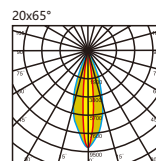

Model : i-LL-118A

Accessory

Anti-glare baffle

Anti-glare honeycomb

Specication

material color  

Power (Luminaire)	24W / 36W / 48W / 60W / 72-96W (RGB or RGBW)
LED Type	Power LED (24/36Pcs/M)
CRI	>90
Size	W60*L1000*H90mm
Lumen (Luminaire)	78lm/W
Input Volt	DC 24V / AC 100-270V,50/60Hz
Color Temperature	1800K-6500K, RGB,RGBW
Beam Angle	15°, 25°, 40°, 60°, 10°x45°, 10°x65°, 20°x65°
Driver	Nondim / DMX512 Addressable
LED Life	50000h
IP Rating	IP 66
LEN	Clear / Frosted / Milky
Enclosure Material	Aluminum Anodized
Accessories	End cap and Clips