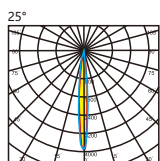

Model : i-LL-118A

Accessory

Anti-glare baffle

Anti-glare honeycomb

Specication

material color  

Power (Luminaire)	24W / 36W / 48W / 60W / 72-96W (RGB or RGBW)
LED Type	Power LED (24/36Pcs/M)
CRI	>90
Size	W60*L1000*H90mm
Lumen (Luminaire)	78lm/W
Input Volt	DC 24V / AC 100-270V,50/60Hz
Color Temperature	1800K-6500K, RGB,RGBW
Beam Angle	15°, 25°, 40°, 60°, 10°x45°, 10°x65°, 20°x65°
Driver	Nondim / DMX512 Addressable
LED Life	50000h
IP Rating	IP 66
LEN	Clear / Frosted / Milky
Enclosure Material	Aluminum Anodized
Accessories	End cap and Clips