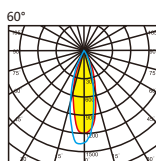

Model : i-LL-118A

Accessory

Anti-glare baffle

Anti-glare honeycomb

Specication

material color  

Power (Luminaire)	24W / 36W / 48W / 60W / 72-96W (RGB or RGBW)
LED Type	Power LED (24/36Pcs/M)
CRI	>90
Size	W60*L1000*H90mm
Lumen (Luminaire)	78lm/W
Input Volt	DC 24V / AC 100-270V,50/60Hz
Color Temperature	1800K-6500K, RGB,RGBW
Beam Angle	15°, 25°, 40°, 60°, 10°x45°, 10°x65°, 20°x65°
Driver	Nondim / DMX512 Addressable
LED Life	50000h
IP Rating	IP 66
LEN	Clear / Frosted / Milky
Enclosure Material	Aluminum Anodized
Accessories	End cap and Clips