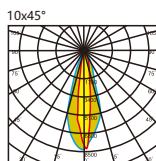

Model : i-LL-118A

Accessory

Anti-glare baffle

Anti-glare honeycomb

Specication

material color  

Power (Luminaire)	24W / 36W / 48W / 60W / 72-96W (RGB or RGBW)
LED Type	Power LED (24/36Pcs/M)
CRI	>90
Size	W60*L1000*H90mm
Lumen (Luminaire)	78lm/W
Input Volt	DC 24V / AC 100-270V,50/60Hz
Color Temperature	1800K-6500K, RGB,RGBW
Beam Angle	15°, 25°, 40°, 60°, 10°x45°, 10°x65°, 20°x65°
Driver	Nondim / DMX512 Addressable
LED Life	50000h
IP Rating	IP 66
LEN	Clear / Frosted / Milky
Enclosure Material	Aluminum Anodized
Accessories	End cap and Clips