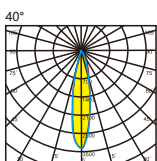

Model : i-LL-118A

Accessory

Anti-glare baffle

Anti-glare honeycomb

Specication

material color  

Power (Luminaire)	24W / 36W / 48W / 60W / 72-96W (RGB or RGBW)
LED Type	Power LED (24/36Pcs/M)
CRI	>90
Size	W60*L1000*H90mm
Lumen (Luminaire)	78lm/W
Input Volt	DC 24V / AC 100-270V,50/60Hz
Color Temperature	1800K-6500K, RGB,RGBW
Beam Angle	15°, 25°, 40°, 60°, 10°x45°, 10°x65°, 20°x65°
Driver	Nondim / DMX512 Addressable
LED Life	50000h
IP Rating	IP 66
LEN	Clear / Frosted / Milky
Enclosure Material	Aluminum Anodized
Accessories	End cap and Clips