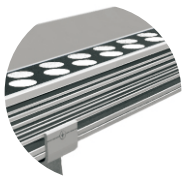

Model : i-LL-121

Accessory

Anti-glare baffle

Anti-glare honeycomb

Specication

material color  

Power (Luminaire)	36W / 48W / 60W / 72W / 108W
LED Type	Power LED (36Pcs/M)
CRI	>90
Size	W67*L1000*H116.5mm
Lumen (Luminaire)	78lm/W
Input Volt	DC 24V / AC 100-270V,50/60Hz
Color Temperature	1800K-6500K, RGB,RGBW
Beam Angle	15° ,25° ,30° ,60° ,10x45° ,10x65° ,20x65°
Driver	Nondim / DMX512 Addressable
LED Life	50000h
IP Rating	IP 66
LEN	Clear / Frosted / Milky
Enclosure Material	Aluminum Anodized
Accessories	End cap and Clips