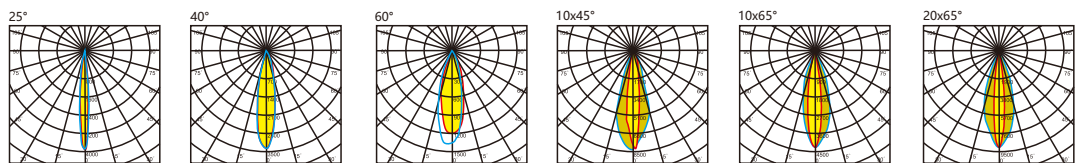

Model : i-LL-121

Accessory

Anti-glare baffle

Anti-glare honeycomb

Specication

material color  

Power (Luminaire)	36W / 48W / 60W / 72W / 108W
LED Type	Power LED (36Pcs/M)
CRI	>90
Size	W67*L1000*H116.5mm
Lumen (Luminaire)	78lm/W
Input Volt	DC 24V / AC 100-270V,50/60Hz
Color Temperature	1800K-6500K, RGB,RGBW
Beam Angle	15° ,25° ,30° ,60° ,10x45° ,10x65° ,20x65°
Driver	Nondim / DMX512 Addressable
LED Life	50000h
IP Rating	IP 66
LEN	Clear / Frosted / Milky
Enclosure Material	Aluminum Anodized
Accessories	End cap and Clips