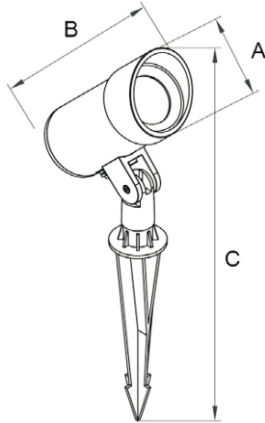

Model : i-SL-213

● **The Application of Occasions**

Suitable places:Garden

● **Product Description**

Simple and easy appearance,in line with contemporary aesthetic concept

The lamp body adopts high quality and Anti-UV ability outdoor's polycarbonate; High efficiency constant current driver,ensure the light source is maximum used.

● **Body color**

Black/Dark Gray/Sliver Gray

Specication

	i-SL-213A	i-SL-213B	i-SL-213C
Power (Luminaire)	10W	15W	20W
LED Type	LED COB		
CRI	>90		
Size	A70*B132*C312mm	A80*B164*C377mm	A95*B165*C400mm
Lumen (Luminaire)	800lm	12000lm	1600lm
Input Volt	DC 24V / AC100-265V		
Color Temperature	2700K-6000K		
Beam Angle	15° , 24° , 36° , 42° , 60°		
Driver	Nondim / Dimmer Triac 0-10v		
LED Life	50000h		
IP Rating	IP 66		
Diffuser	Honeycomb anti-glare		
Enclosure Material	Aluminum surface powder coating treatment		
Bracket	Spike		