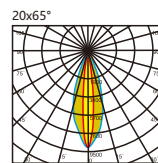

### Specication

material color  

Power (Luminaire)	114W / 192W(RGB or RGBW)
LED Type	Power LED (48Pcs/M)
CRI	>90
Size	W90*L1000*H165mm
Lumen (Luminaire)	78lm/W
Input Volt	DC 24V / AC 100-270V,50/60Hz
Color Temperature	1800K-6500K, RGB,RGBW
Beam Angle	15°, 25°, 30°, 60°, 10x45°, 10x65°, 20x65°
Driver	Nondim / DMX512 Addressable
LED Life	50000h
IP Rating	IP 66
LEN	Clear / Frosted / Milky
Enclosure Material	Aluminum Anodized
Accessories	End cap and Clips