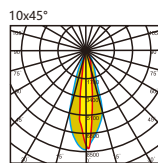

### Specication

material color  

Power (Luminaire)	114W / 192W(RGB or RGBW)
LED Type	Power LED (48Pcs/M)
CRI	>90
Size	W90*L1000*H165mm
Lumen (Luminaire)	78lm/W
Input Volt	DC 24V / AC 100-270V,50/60Hz
Color Temperature	1800K-6500K, RGB,RGBW
Beam Angle	15°, 25°, 30°, 60°, 10x45°, 10x65°, 20x65°
Driver	Nondim / DMX512 Addressable
LED Life	50000h
IP Rating	IP 66
LEN	Clear / Frosted / Milky
Enclosure Material	Aluminum Anodized
Accessories	End cap and Clips