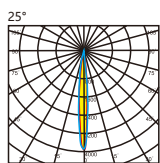

### Specication

material color  

Power (Luminaire)	114W / 192W(RGB or RGBW)
LED Type	Power LED (48Pcs/M)
CRI	>90
Size	W90*L1000*H165mm
Lumen (Luminaire)	78lm/W
Input Volt	DC 24V / AC 100-270V,50/60Hz
Color Temperature	1800K-6500K, RGB,RGBW
Beam Angle	15°, 25°, 30°, 60°, 10x45°, 10x65°, 20x65°
Driver	Nondim / DMX512 Addressable
LED Life	50000h
IP Rating	IP 66
LEN	Clear / Frosted / Milky
Enclosure Material	Aluminum Anodized
Accessories	End cap and Clips