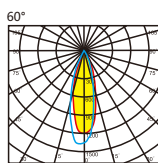

### Specication

material color  

Power (Luminaire)	114W / 192W(RGB or RGBW)
LED Type	Power LED (48Pcs/M)
CRI	>90
Size	W90*L1000*H165mm
Lumen (Luminaire)	78lm/W
Input Volt	DC 24V / AC 100-270V,50/60Hz
Color Temperature	1800K-6500K, RGB,RGBW
Beam Angle	15°, 25°, 30°, 60°, 10x45°, 10x65°, 20x65°
Driver	Nondim / DMX512 Addressable
LED Life	50000h
IP Rating	IP 66
LEN	Clear / Frosted / Milky
Enclosure Material	Aluminum Anodized
Accessories	End cap and Clips