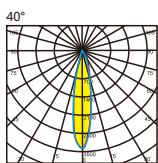

### Specication

material color  

Power (Luminaire)	114W / 192W(RGB or RGBW)
LED Type	Power LED (48Pcs/M)
CRI	>90
Size	W90*L1000*H165mm
Lumen (Luminaire)	78lm/W
Input Volt	DC 24V / AC 100-270V,50/60Hz
Color Temperature	1800K-6500K, RGB,RGBW
Beam Angle	15°, 25°, 30°, 60°, 10x45°, 10x65°, 20x65°
Driver	Nondim / DMX512 Addressable
LED Life	50000h
IP Rating	IP 66
LEN	Clear / Frosted / Milky
Enclosure Material	Aluminum Anodized
Accessories	End cap and Clips