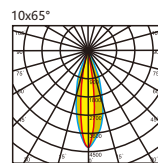

### Specication

material color  

Power (Luminaire)	114W / 192W(RGB or RGBW)
LED Type	Power LED (48Pcs/M)
CRI	>90
Size	W90*L1000*H165mm
Lumen (Luminaire)	78lm/W
Input Volt	DC 24V / AC 100-270V,50/60Hz
Color Temperature	1800K-6500K, RGB,RGBW
Beam Angle	15°, 25°, 30°, 60°, 10x45°, 10x65°, 20x65°
Driver	Nondim / DMX512 Addressable
LED Life	50000h
IP Rating	IP 66
LEN	Clear / Frosted / Milky
Enclosure Material	Aluminum Anodized
Accessories	End cap and Clips