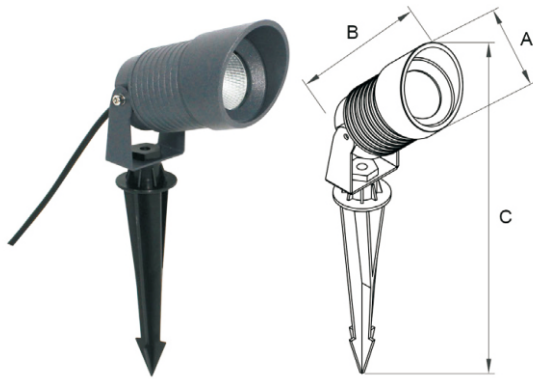

Model : i-SL-214

● **The Application of Occasions**

Suitable places:Garden

● **Product Description**

Simple and easy appearance,in line with contemporary aesthetic concept

The lamp body adopts high quality and Anti-UV ability outdoor's polycarbonate; High efficiency constant current driver,ensure the light source is maximum used.

● **Body color**

Black/Dark Gray/Sliver Gray

Specication

	i-SL-214A	i-SL-214B	i-SL-214C	i-SL-214D
Power (Luminaire)	5W	10W	25W	20W
LED Type	LED COB			
CRI	>90			
Size	A54*B110*C294mm	A70*B132*C312mm	A80*B164*C377mm	A95*B165*C400mm
Lumen (Luminaire)	800lm	12000lm	1600lm	2400lm
Input Volt	DC 24V / AC100-265V			
Color Temperature	2700K-6000K			
Beam Angle	15° , 24° , 36° , 42° , 60°			
Driver	Nondim / Dimmer Triac 0-10v			
LED Life	50000h			
IP Rating	IP 66			
Diffuser	Honeycomb anti-glare			
Enclosure Material	Aluminum surface powder coating treatment			
Bracket	Spike			