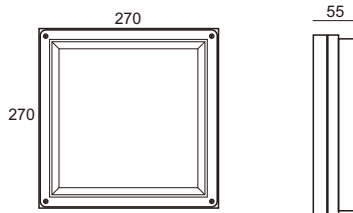

## Specication

Rated Power	18W
LED Type	SMD
CRI	>80
Size	L270*W270*H55mm
Luminaire luminous efficacy	1620lm.
Input Volt	AC 220V
Color	3000K/6000K
Beam Angle	120°
Driver	Nondim
LED Life	50000h
IP Rating	IP 65
Glass	Tempered glass, Clear / Frosted treatment
Enclosure Material	Die-cast Aluminum
Surface Color	Black finish