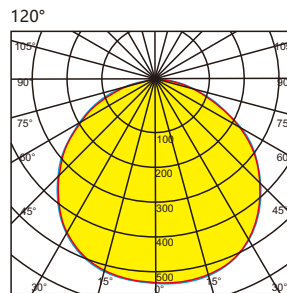

Model : i-LL-310

Diffuser color customizable

Specication

Power (Luminaire)	12W / 15W
LED Type	SMD 5050 (48Pcs/M)
CRI	>90
Size	W22*L1000*H48mm
Lumen (Luminaire)	35lm/W
Input Volt	DC 24V
Color Temperature	1800K-6500K, RGB,RGBW
Color Depth	16-bit High color per Pixel(65536 shades)
Beam Angle	120°
Driver	Nondim / DMX512 Addressable
LED Life	50000h
IP Rating	IP 66
Top Cover	Solid PMMA diffuser
Enclosure Material	Aluminum Anodized
Accessories	End cap and Clips