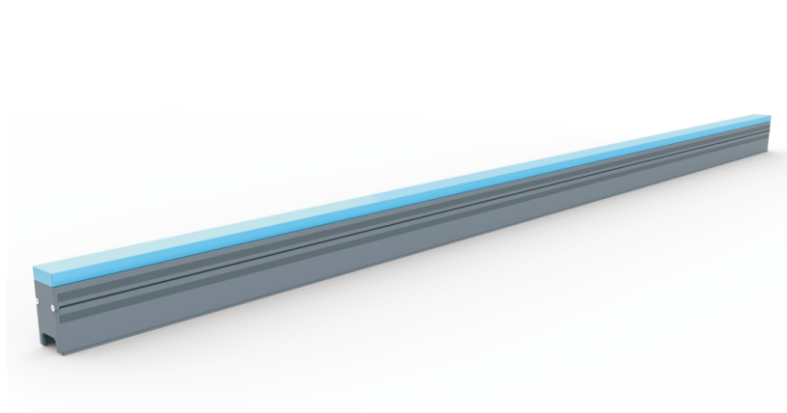

Model : i-LL-310

Diffuser color customizable

Specication

Power (Luminaire)	12W / 15W
LED Type	SMD 5050 (48Pcs/M)
CRI	>90
Size	W22*L1000*H48mm
Lumen (Luminaire)	35lm/W
Input Volt	DC 24V
Color Temperature	1800K-6500K, RGB,RGBW
Color Depth	16-bit High color per Pixel(65536 shades)
Beam Angle	120°
Driver	Nondim / DMX512 Addressable
LED Life	50000h
IP Rating	IP 66
Top Cover	Solid PMMA diffuser
Enclosure Material	Aluminum Anodized
Accessories	End cap and Clips