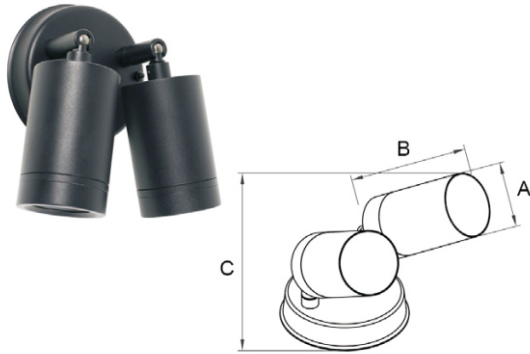

# Model : i-SL-215

● **The Application of Occasions**

Suitable places:Garden

● **Product Description**

Simple and easy appearance,in line with contemporary aesthetic concept

The lamp body adopts high quality and Anti-UV ability outdoor's polycarbonate; High efficiency constant current driver,ensure the light source is maximum used.

● **Body color**

Black/Dark Gray/Silver Gray

## Specication

Power (Luminaire)	2*10W
LED Type	LED COB
CRI	>90
Size	A58*B100*C94mm
Lumen (Luminaire)	1600lm
Input Volt	DC 24V / AC100-265V
Color Temperature	2700K-6000K
Beam Angle	15° , 24° , 36° , 42° , 60°
Driver	Nondim / Dimmer Triac 0-10v
LED Life	50000h
IP Rating	IP 66
Diffuser	Honeycomb anti-glare
Enclosure Material	Aluminum surface powder coating treatment
Bracket	Spike