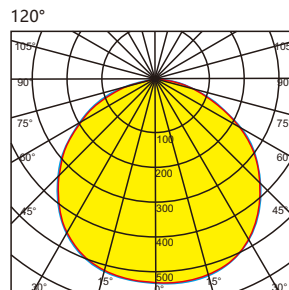

## Specication

Power (Luminaire)	12W / 15W
LED Type	SMD 5050 (48Pcs/M)
CRI	>90
Size	W25*L1000*H43mm
Lumen (Luminaire)	35lm/W
Input Volt	DC 24V
Color Temperature	1800K-6500K, RGB,RGBW
Color Depth	16-bit High color per Pixel(65536 shades)
Beam Angle	120°
Driver	Nondim / DMX512 Addressable
LED Life	50000h
IP Rating	IP 66
Top Cover	Solid PMMA diffuser
Enclosure Material	Aluminum Anodized
Accessories	End cap and Clips