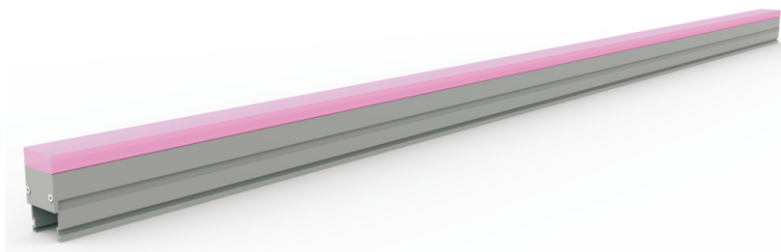

# Model : i-LL-311

Diffuser color customizable

## Specication

Power (Luminaire)	12W / 15W
LED Type	SMD 5050 (48Pcs/M)
CRI	>90
Size	W25*L1000*H43mm
Lumen (Luminaire)	35lm/W
Input Volt	DC 24V
Color Temperature	1800K-6500K, RGB,RGBW
Color Depth	16-bit High color per Pixel(65536 shades)
Beam Angle	120°
Driver	Nondim / DMX512 Addressable
LED Life	50000h
IP Rating	IP 66
Top Cover	Solid PMMA diffuser
Enclosure Material	Aluminum Anodized
Accessories	End cap and Clips