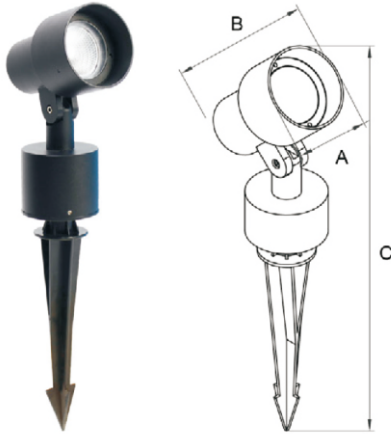

Model : i-SL-216

● **The Application of Occasions**

Suitable places:Garden

● **Product Description**

Simple and easy appearance,in line with contemporary aesthetic concept

The lamp body adopts high quality and Anti-UV ability outdoor's polycarbonate;
High efficiency constant current driver,ensure the light source is maximum used.

● **Body color**

Black/Dark Gray/Sliver Gray

Specication

Power (Luminaire)	10W
LED Type	LED COB
CRI	>90
Size	A73*B110*C380mm
Lumen (Luminaire)	800lm
Input Volt	DC 24V / AC100-265V
Color Temperature	2700K-6000K
Beam Angle	15° , 24° , 36° , 42° , 60°
Driver	Nondim / Dimmer Triac 0-10v
LED Life	50000h
IP Rating	IP 66
Diffuser	Honeycomb anti-glare
Enclosure Material	Aluminum surface powder coating treatment
Bracket	Spike