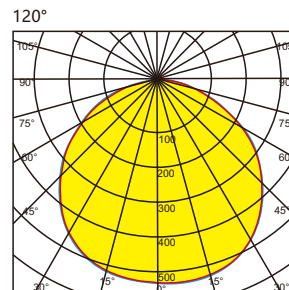

Model : i-LL-312

Diffuser color customizable

Specication

Power (Luminaire)	12W / 15W / 18W
LED Type	SMD 5050 (48Pcs/M)
CRI	>90
Size	W30*L1000*H49mm
Lumen (Luminaire)	35lm/W
Input Volt	DC 24V
Color Temperature	1800K-6500K, RGB,RGBW
Color Depth	16-bit High color per Pixel(65536 shades)
Beam Angle	120°
Driver	Nondim / DMX512 Addressable
LED Life	50000h
IP Rating	IP 66
Top Cover	Solid PMMA diffuser
Enclosure Material	Aluminum Anodized
Accessories	End cap and Clips