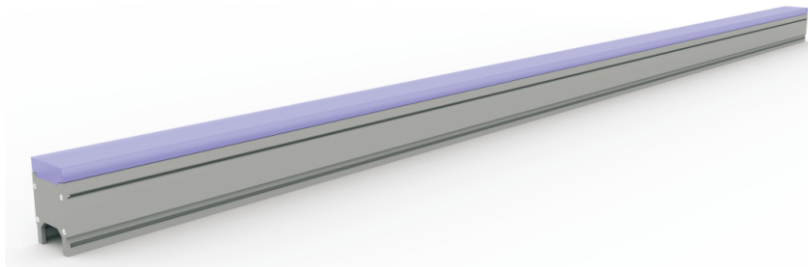

Model : i-LL-312

Diffuser color customizable

Specication

Power (Luminaire)	12W / 15W / 18W
LED Type	SMD 5050 (48Pcs/M)
CRI	>90
Size	W30*L1000*H49mm
Lumen (Luminaire)	35lm/W
Input Volt	DC 24V
Color Temperature	1800K-6500K, RGB,RGBW
Color Depth	16-bit High color per Pixel(65536 shades)
Beam Angle	120°
Driver	Nondim / DMX512 Addressable
LED Life	50000h
IP Rating	IP 66
Top Cover	Solid PMMA diffuser
Enclosure Material	Aluminum Anodized
Accessories	End cap and Clips