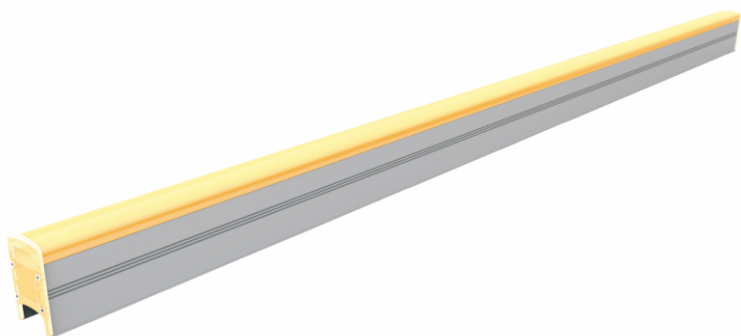

Model : i-LL-313

Diffuser color customizable

Specication

Power (Luminaire)	12W / 15W / 18W
LED Type	SMD 5050 (48Pcs/M)
CRI	>90
Size	W29*L1000*H49mm
Lumen (Luminaire)	35lm/W
Input Volt	DC 24V
Color Temperature	1800K-6500K, RGB,RGBW
Color Depth	16-bit High color per Pixel(65536 shades)
Beam Angle	120°
Driver	Nondim / DMX512 Addressable
LED Life	50000h
IP Rating	IP 66
Top Cover	Solid PMMA diffuser / PC diffuser
Enclosure Material	Aluminum Anodized
Accessories	End cap and Clips