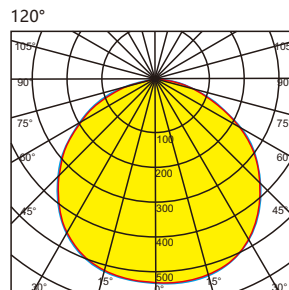

Model : i-LL-313

Diffuser color customizable

Specication

Power (Luminaire)	12W / 15W / 18W
LED Type	SMD 5050 (48Pcs/M)
CRI	>90
Size	W29*L1000*H49mm
Lumen (Luminaire)	35lm/W
Input Volt	DC 24V
Color Temperature	1800K-6500K, RGB,RGBW
Color Depth	16-bit High color per Pixel(65536 shades)
Beam Angle	120°
Driver	Nondim / DMX512 Addressable
LED Life	50000h
IP Rating	IP 66
Top Cover	Solid PMMA diffuser / PC diffuser
Enclosure Material	Aluminum Anodized
Accessories	End cap and Clips