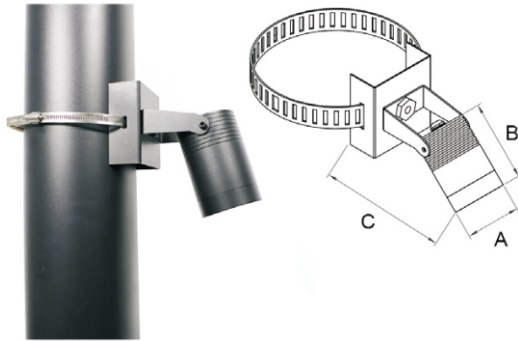

Model : i-SL-218

● **The Application of Occasions**

Suitable places:Garden

● **Product Description**

Simple and easy appearance,in line with contemporary aesthetic concept

The lamp body adopts high quality and Anti-UV ability outdoor's polycarbonate; High efficiency constant current driver.ensure the light source is maximum used.

● **Body color**

Black/Dark Gray/Silver Gray

Specication

	i-SL-218A	i-SL-218B	i-SL-218C	i-SL-218D	i-SL-218E
Power (Luminaire)	5W	10W	15W	20W	30W
LED Type	LED COB				
CRI	>90				
Size	A50*B92*C122mm	A64*B95*C140mm	A76*B126*C152mm	A90*B125*C178mm	A108*B155*C190mm
Lumen (Luminaire)	400lm	800lm	1200lm	1600lm	2400lm
Input Volt	DC 24V / AC100-265V				
Color Temperature	2700K-6000K				
Beam Angle	15° , 24° , 36° , 42° , 60°				
Driver	Nondim / Dimmer Triac 0-10v				
LED Life	50000h				
IP Rating	IP 66				
Diffuser	Honeycomb anti-glare				
Enclosure Material	Aluminum surface powder coating treatment				
Bracket	Spike				