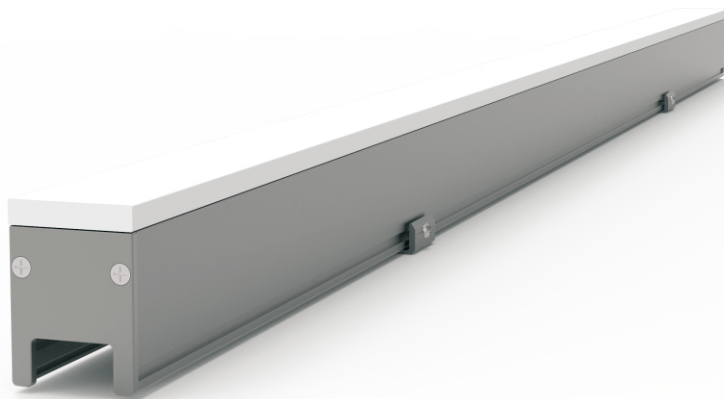

Model : i-LL-314

Diffuser color customizable

Specication

Power (Luminaire)	12W / 15W / 18W
LED Type	SMD 5050 (48Pcs/M)
CRI	>90
Size	W28*L1000*H49mm
Lumen (Luminaire)	35lm/W
Input Volt	DC 24V
Color Temperature	1800K-6500K, RGB,RGBW
Color Depth	16-bit High color per Pixel(65536 shades)
Beam Angle	120°
Driver	Nondim / DMX512 Addressable
LED Life	50000h
IP Rating	IP 66
Top Cover	Solid PMMA diffuser
Enclosure Material	Aluminum Anodized
Accessories	End cap and Clips