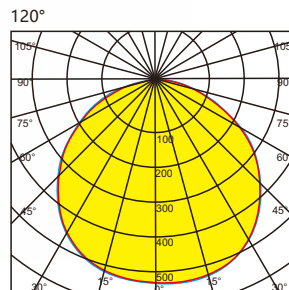

Model : i-LL-314

Diffuser color customizable

Specication

Power (Luminaire)	12W / 15W / 18W
LED Type	SMD 5050 (48Pcs/M)
CRI	>90
Size	W28*L1000*H49mm
Lumen (Luminaire)	35lm/W
Input Volt	DC 24V
Color Temperature	1800K-6500K, RGB,RGBW
Color Depth	16-bit High color per Pixel(65536 shades)
Beam Angle	120°
Driver	Nondim / DMX512 Addressable
LED Life	50000h
IP Rating	IP 66
Top Cover	Solid PMMA diffuser
Enclosure Material	Aluminum Anodized
Accessories	End cap and Clips