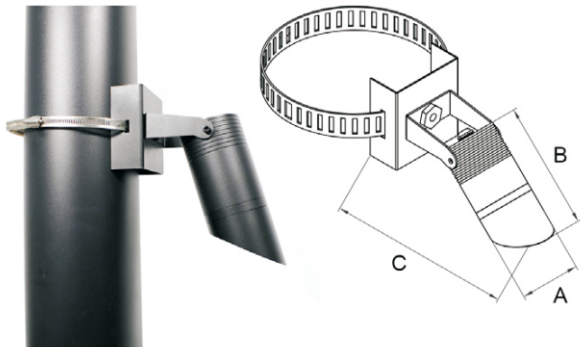

Model : i-SL-219

● **The Application of Occasions**

Suitable places:Garden

● **Product Description**

Simple and easy appearance,in line with contemporary aesthetic concept

The lamp body adopts high quality and Anti-UV ability outdoor's polycarbonate; High efficiency constant current driver.ensure the light source is maximum used.

● **Body color**

Black/Dark Gray/Sliver Gray

Specication

	i-SL-218A	i-SL-218B	i-SL-218C	i-SL-218D	i-SL-218E
Power (Luminaire)	5W	10W	15W	20W	30W
LED Type	LED COB				
CRI	>90				
Size	A50*B125*C122mm	A64*B138*C140mm	A76*B185*C152mm	A90*B168*C178mm	A108*B220*C190mm
Lumen (Luminaire)	400lm	800lm	1200lm	1600lm	2400lm
Input Volt	DC 24V / AC100-265V				
Color Temperature	2700K-6000K				
Beam Angle	15° , 24° , 36° , 42° , 60°				
Driver	Nondim / Dimmer Triac 0-10v				
LED Life	50000h				
IP Rating	IP 66				
Diffuser	Honeycomb anti-glare				
Enclosure Material	Aluminum surface powder coating treatment				
Bracket	Spike				