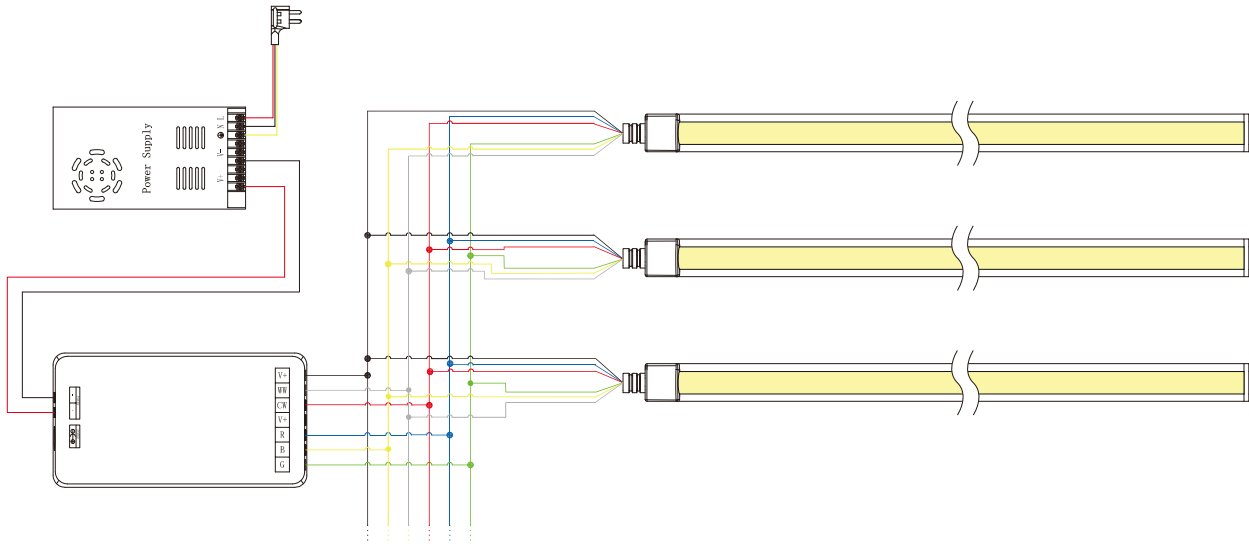

COB LED STRIP PLUS

Dimension structure

Cable Type

Cable Type	Schematic Diagram	Specification	Core	Electrical Properties
		20AWG Red&Black 2-core Cable	● ●	Red V+, Black V-
		20AWG Brown&White&Yellow 3-core Cable	● ○ ●	Dual-White: Brown V+, White W, Yellow WW
		20AWG Brown&White&Yellow 3-core Cable	● ○ ●	Digital RGB: Brown V+, White DI, Yellow GND
PVC Cable		20AWG Black&Blue&Red&Green 4-core Cable	● ● ● ●	Black V+, Blue B, Red R, Green G
		20AWG Black&White&Blue&Green &Red 5-core Cable	● ○ ● ● ●	Black V+, White W, Blue B, GreenG, RedR
		20AWG Black&Blue&Red&Green &Yellow&White 6-core Cable	● ● ● ● ● ○	Black V+, Blue B, Red R, Green G, Yellow WW, White W

8MM

Dimension: :
14x10.3x5

Accessories:
PA 3X10 Self tapping screw

C10 Clip

10MM

Dimension:
14x12.3x5

Accessories:
PA 3X10 Self tapping screw

C12 Clip

12MM

Dimension:
14x14.3x5

Accessories:
PA 3X10 Self tapping screw

C14 Clip

14MM

Dimension:
14x16.3x5

Accessories:
PA 3X10 Self tapping screw

Single Color Connection Diagram

Tunable white Connection Diagram

RGB Connection Diagram

RGBW Connection Diagram

RGBWW Connection Diagram

Digital RGB Connection Diagram

Installation Diagram

Installation with 3M tape

Installation with aluminum clips