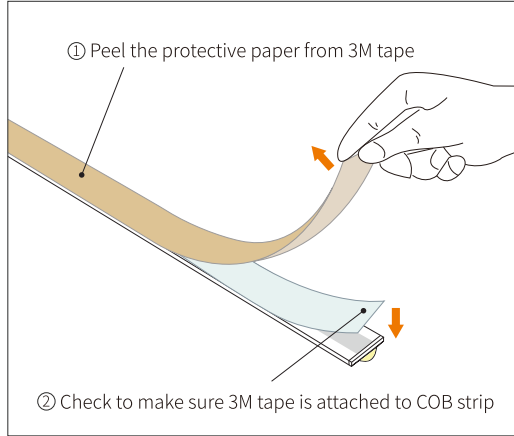

Cutting Mark

Remark: The bottom of the led strip has transparent window, the black marker is the cutting position

Use professional scissors to cut vertically at the cutting mark

Mounting Accessories

C8 Clip

12MM

Dimension:
14x14.3x5

Accessories:
PA 3X10 Self tapping screw

C14 Clip

14MM

Dimension:
14x16.3x5

Accessories:
PA 3X10 Self tapping screw

Single Color Connection Diagram

Tunable white Connection Diagram

RGB Connection Diagram

RGBW Connection Diagram

RGBWW Connection Diagram

Digital RGB Connection Diagram

Installation Diagram

Installation with 3M tape

Installation with aluminum clips