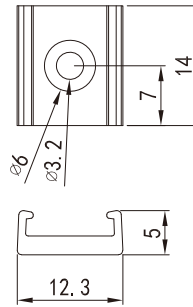

COB LED STRIP PLUS

Dimension structure

Cable Type

Cable Type	Schematic Diagram	Specification	Core	Electrical Properties
		20AWG Red&Black 2-core Cable	● ●	Red V+, Black V-
		20AWG Brown&White&Yellow 3-core Cable	● ○ ●	Dual-White: Brown V+, White W, Yellow WW
		20AWG Brown&White&Yellow 3-core Cable	● ○ ●	Digital RGB: Brown V+, White DI, Yellow GND
PVC Cable		20AWG Black&Blue&Red&Green 4-core Cable	● ● ● ●	Black V+, Blue B, Red R, Green G
		20AWG Black&White&Blue&Green &Red 5-core Cable	● ○ ● ● ●	Black V+, White W, Blue B, GreenG, RedR
		20AWG Black&Blue&Red&Green &Yellow&White 6-core Cable	● ● ● ● ● ○	Black V+, Blue B, Red R, Green G, Yellow WW, White W

Cutting Mark

Remark: The bottom of the led strip has transparent window, the black marker is the cutting position

Use professional scissors to cut vertically at the cutting mark

Mounting Accessories

C8 Clip

8MM

Dimension: :
14x10.3x5

Accessories:
PA 3X10 Self tapping screw

C10 Clip

10MM

Dimension:
14x12.3x5

Accessories:
PA 3X10 Self tapping screw

C12 Clip

12MM

Dimension:
14x14.3x5

Accessories:
PA 3X10 Self tapping screw

C14 Clip

14MM

Dimension:
14x16.3x5

Accessories:
PA 3X10 Self tapping screw

Single Color Connection Diagram