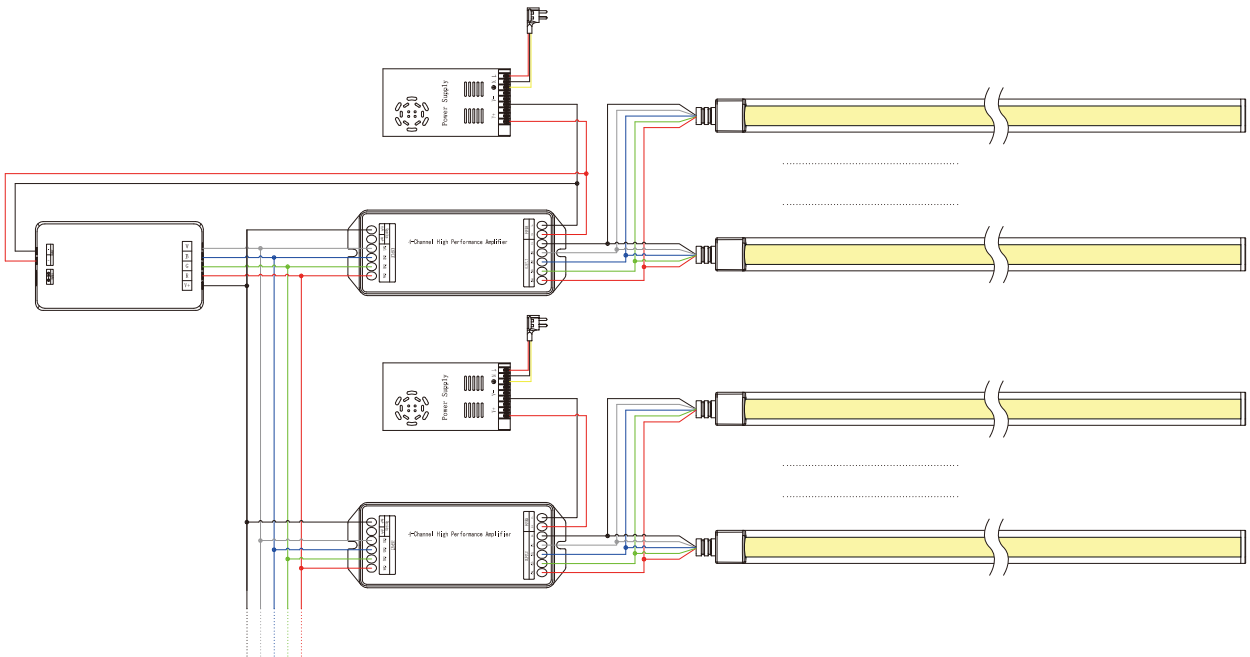

COB LED STRIP PLUS

Dimension structure

Cable Type

Cable Type	Schematic Diagram	Specification	Core	Electrical Properties
		20AWG Red&Black 2-core Cable	● ●	Red V+, Black V-
		20AWG Brown&White&Yellow 3-core Cable	● ○ ●	Dual-White: Brown V+, White W, Yellow WW
		20AWG Brown&White&Yellow 3-core Cable	● ○ ●	Digital RGB: Brown V+, White DI, Yellow GND
PVC Cable		20AWG Black&Blue&Red&Green 4-core Cable	● ● ● ●	Black V+, Blue B, Red R, Green G
		20AWG Black&White&Blue&Green &Red 5-core Cable	● ○ ● ● ●	Black V+, White W, Blue B, GreenG, RedR
		20AWG Black&Blue&Red&Green &Yellow&White 6-core Cable	● ● ● ● ● ○	Black V+, Blue B, Red R, Green G, Yellow WW, White W

8MM

Dimension: :
14x10.3x5

Accessories:
PA 3X10 Self tapping screw

C10 Clip

10MM

Dimension:
14x12.3x5

Accessories:
PA 3X10 Self tapping screw

C12 Clip

12MM

Dimension:
14x14.3x5

Accessories:
PA 3X10 Self tapping screw

C14 Clip

14MM

Dimension:
14x16.3x5

Accessories:
PA 3X10 Self tapping screw

Single Color Connection Diagram

Tunable white Connection Diagram

RGB Connection Diagram

RGBW Connection Diagram

RGBWW Connection Diagram

Digital RGB Connection Diagram

Installation Diagram

Installation with 3M tape

Installation with aluminum clips