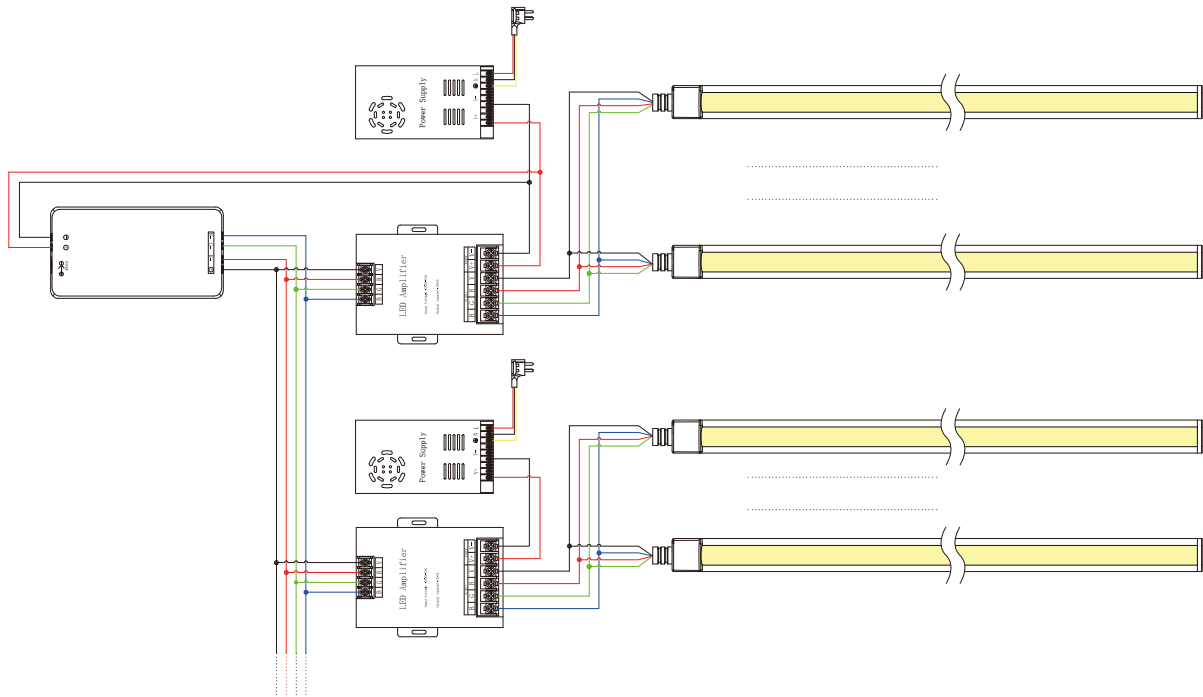

COB LED STRIP PLUS

Dimension structure

Cable Type

Cable Type	Schematic Diagram	Specification	Core	Electrical Properties
		20AWG Red&Black 2-core Cable	● ●	Red V+, Black V-
		20AWG Brown&White&Yellow 3-core Cable	● ○ ●	Dual-White: Brown V+, White W, Yellow WW
		20AWG Brown&White&Yellow 3-core Cable	● ○ ●	Digital RGB: Brown V+, White DI, Yellow GND
PVC Cable		20AWG Black&Blue&Red&Green 4-core Cable	● ● ● ●	Black V+, Blue B, Red R, Green G
		20AWG Black&White&Blue&Green &Red 5-core Cable	● ○ ● ● ●	Black V+, White W, Blue B, GreenG, RedR
		20AWG Black&Blue&Red&Green &Yellow&White 6-core Cable	● ● ● ● ● ○	Black V+, Blue B, Red R, Green G, Yellow WW, White W

8MM

Dimension: :
14x10.3x5

Accessories:
PA 3X10 Self tapping screw

C10 Clip

10MM

Dimension:
14x12.3x5

Accessories:
PA 3X10 Self tapping screw

C12 Clip

12MM

Dimension:
14x14.3x5

Accessories:
PA 3X10 Self tapping screw

C14 Clip

14MM

Dimension:
14x16.3x5

Accessories:
PA 3X10 Self tapping screw

Single Color Connection Diagram

Tunable white Connection Diagram

RGB Connection Diagram

RGBW Connection Diagram

RGBWW Connection Diagram

Digital RGB Connection Diagram

Installation Diagram

Installation with 3M tape

Installation with aluminum clips