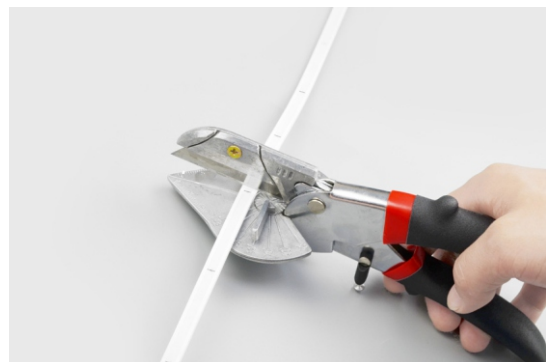

COB LED STRIP PLUS

More extreme vision

More perfect touch

More stable performance

Specialized
LED strip
Manufacturer

Model : i-COB-SP10MM

Parameter Table For 10MM

- Max. Run length refers to single side feed in serial connection.
- The given color temperature is the temperature of finished product.
- The given data are typical values due to the tolerances of the production process and the electrical components, values for light output and electrical power can vary up to 10%.

Cutting Mark

Remark: The bottom of the led strip has transparent window, the black marker is the cutting position

Use professional scissors to cut vertically at the cutting mark

Mounting Accessories

C8 Clip