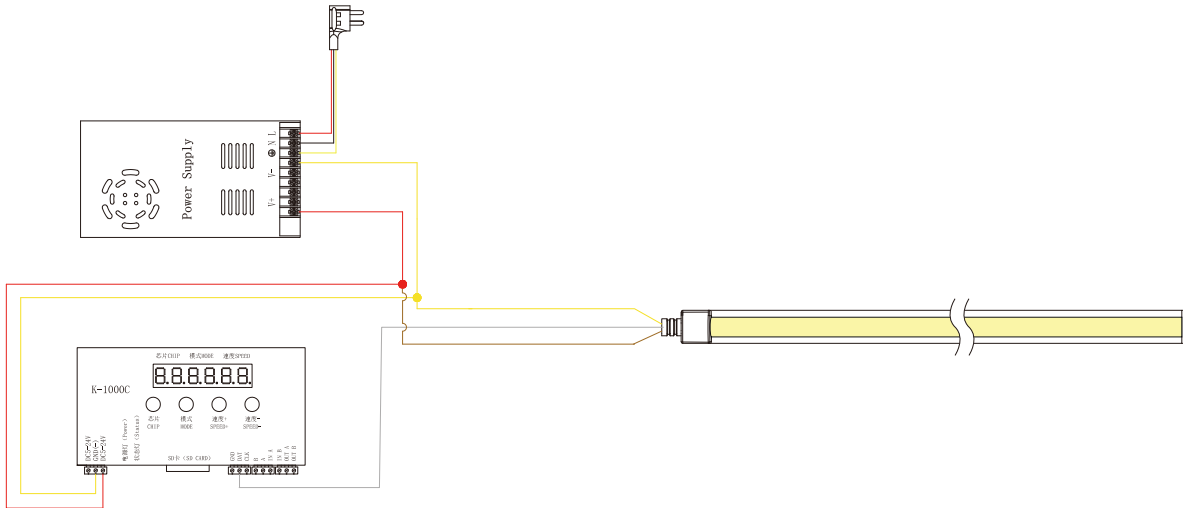

COB LED STRIP PLUS

More extreme vision

More perfect touch

More stable performance

Specialized
LED strip
Manufacturer

Model : i-COB-SP10MM

Parameter Table For 10MM

- Max. Run length refers to single side feed in serial connection.
- The given color temperature is the temperature of finished product.
- The given data are typical values due to the tolerances of the production process and the electrical components, values for light output and electrical power can vary up to 10%.

8MM

Dimension: :
14x10.3x5

Accessories:
PA 3X10 Self tapping screw

C10 Clip

10MM

Dimension:
14x12.3x5

Accessories:
PA 3X10 Self tapping screw

C12 Clip

12MM

Dimension:
14x14.3x5

Accessories:
PA 3X10 Self tapping screw

C14 Clip

14MM

Dimension:
14x16.3x5

Accessories:
PA 3X10 Self tapping screw

Single Color Connection Diagram

Tunable white Connection Diagram

RGB Connection Diagram

RGBW Connection Diagram

RGBWW Connection Diagram

Digital RGB Connection Diagram

Installation Diagram

Installation with 3M tape

Installation with aluminum clips