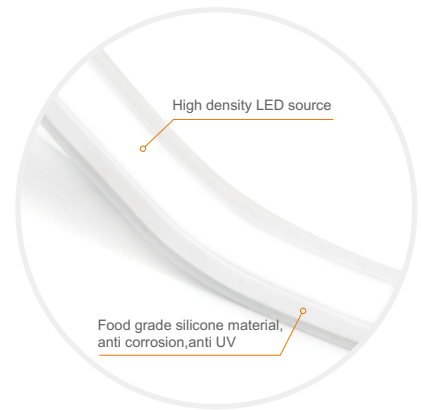

COB LED STRIP PLUS

More extreme vision

More perfect touch

More stable performance

Specialized
LED strip
Manufacturer

Model : i-COB-SP10MM

Parameter Table For 10MM

- Max. Run length refers to single side feed in serial connection.
- The given color temperature is the temperature of finished product.
- The given data are typical values due to the tolerances of the production process and the electrical components, values for light output and electrical power can vary up to 10%.

Single-Color

CCT(K)	CRI	SDCM	Power(W)	Lumen (LM/M)	Efficiency (LM/W)	Unit Length (mm)	Max. Run Length (M)	Voltage
2400	>90	<5	5	409	81.9	25	5	DC24V
			10	815	81.5			
2700	>90	<5	5	423	84.6	25	5	DC24V
			10	822	82.2			
3000	>90	<5	5	422	84.4	25	5	DC24V
			10	829	82.9			
3500	>90	<5	5	476	95.2	25	5	DC24V
			10	918	91.8			
4000	>90	<5	5	439	87.9	25	5	DC24V
			10	866	86.6			
5000	>90	<5	5	443	88.5	25	5	DC24V
			10	869	86.9			
6500	>90	<5	5	453	90.6	25	5	DC24V
			10	886	88.6			
R	--	--	5	146	29.2	25	5	DC24V
			10	308	30.8			
G	--	--	5	413	82.6	25	5	DC24V
			10	707	70.7			
B	--	--	5	70	14	25	5	DC24V
			10	137	13.7			
Yellow	--	--	5	106	21.2	25	5	DC24V
			10	226	22.6			
Orange	--	--	5	128	25.6	25	5	DC24V
			10	278	27.8			
Pink	--	--	5	287	57.4	25	5	DC24V
			10	567	56.7			