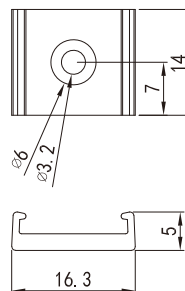

8MM

Dimension: :
14x10.3x5

Accessories:
PA 3X10 Self tapping screw

C10 Clip

10MM

Dimension:
14x12.3x5

Accessories:
PA 3X10 Self tapping screw

C12 Clip

12MM

Dimension:
14x14.3x5

Accessories:
PA 3X10 Self tapping screw

C14 Clip

14MM

Dimension:
14x16.3x5

Accessories:
PA 3X10 Self tapping screw

Single Color Connection Diagram

Tunable white Connection Diagram

RGB Connection Diagram

RGBW Connection Diagram

RGBWW Connection Diagram

Digital RGB Connection Diagram

Installation Diagram

Installation with 3M tape

Installation with aluminum clips