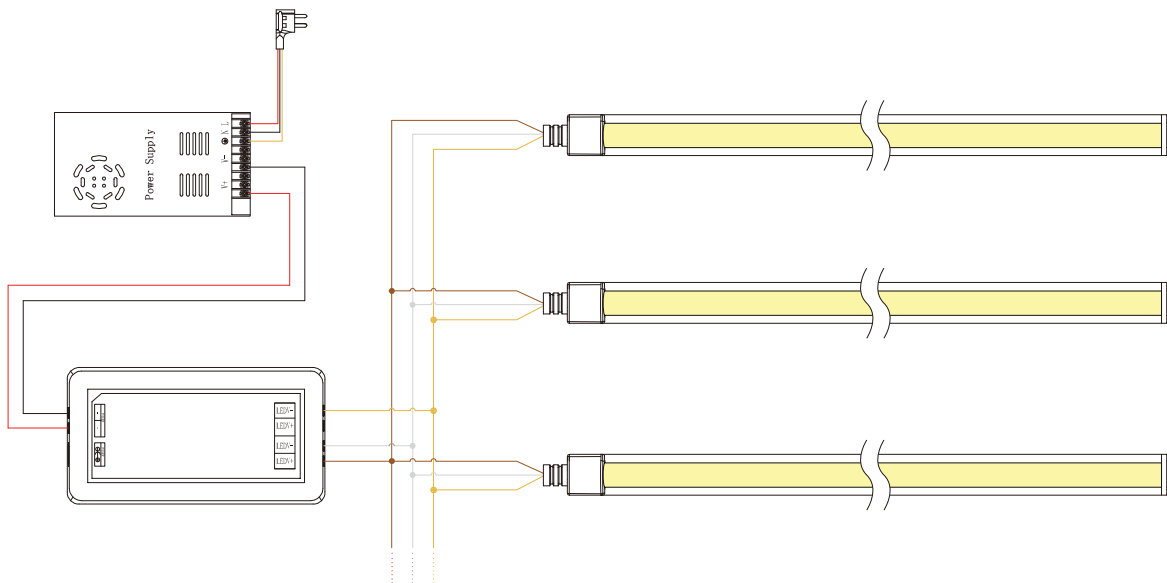

COB LED STRIP PLUS

Dimension structure

Cable Type

Cable Type	Schematic Diagram	Specification	Core	Electrical Properties
		20AWG Red&Black 2-core Cable	● ●	Red V+, Black V-
		20AWG Brown&White&Yellow 3-core Cable	● ○ ●	Dual-White: Brown V+, White W, Yellow WW
		20AWG Brown&White&Yellow 3-core Cable	● ○ ●	Digital RGB: Brown V+, White DI, Yellow GND
PVC Cable		20AWG Black&Blue&Red&Green 4-core Cable	● ● ● ●	Black V+, Blue B, Red R, Green G
		20AWG Black&White&Blue&Green &Red 5-core Cable	● ○ ● ● ●	Black V+, White W, Blue B, GreenG, RedR
		20AWG Black&Blue&Red&Green &Yellow&White 6-core Cable	● ● ● ● ● ○	Black V+, Blue B, Red R, Green G, Yellow WW, White W

8MM

Dimension: :
14x10.3x5

Accessories:
PA 3X10 Self tapping screw

C10 Clip

10MM

Dimension:
14x12.3x5

Accessories:
PA 3X10 Self tapping screw

C12 Clip

12MM

Dimension:
14x14.3x5

Accessories:
PA 3X10 Self tapping screw

C14 Clip

14MM

Dimension:
14x16.3x5

Accessories:
PA 3X10 Self tapping screw

Single Color Connection Diagram

Tunable white Connection Diagram

RGB Connection Diagram

RGBW Connection Diagram

RGBWW Connection Diagram

Digital RGB Connection Diagram

Installation Diagram

Installation with 3M tape

Installation with aluminum clips