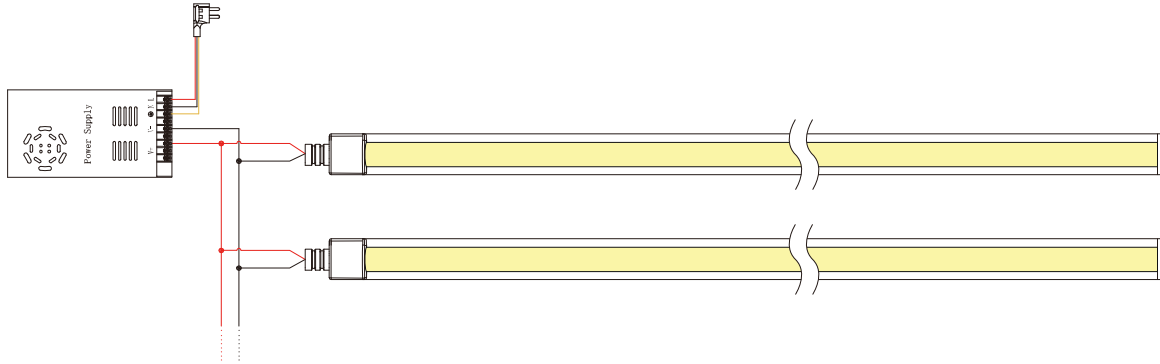

COB LED STRIP PLUS

Dimension structure

Cable Type

Cable Type	Schematic Diagram	Specification	Core	Electrical Properties
		20AWG Red&Black 2-core Cable	● ●	Red V+, Black V-
		20AWG Brown&White&Yellow 3-core Cable	● ○ ●	Dual-White: Brown V+, White W, Yellow WW
		20AWG Brown&White&Yellow 3-core Cable	● ○ ●	Digital RGB: Brown V+, White DI, Yellow GND
PVC Cable		20AWG Black&Blue&Red&Green 4-core Cable	● ● ● ●	Black V+, Blue B, Red R, Green G
		20AWG Black&White&Blue&Green &Red 5-core Cable	● ○ ● ● ●	Black V+, White W, Blue B, GreenG, RedR
		20AWG Black&Blue&Red&Green &Yellow&White 6-core Cable	● ● ● ● ● ○	Black V+, Blue B, Red R, Green G, Yellow WW, White W

8MM

Dimension: :
14x10.3x5

Accessories:
PA 3X10 Self tapping screw

C10 Clip

10MM

Dimension:
14x12.3x5

Accessories:
PA 3X10 Self tapping screw

C12 Clip

12MM

Dimension:
14x14.3x5

Accessories:
PA 3X10 Self tapping screw

C14 Clip

14MM

Dimension:
14x16.3x5

Accessories:
PA 3X10 Self tapping screw

Single Color Connection Diagram

Tunable white Connection Diagram

RGB Connection Diagram

RGBW Connection Diagram

RGBWW Connection Diagram

Digital RGB Connection Diagram

Installation Diagram

Installation with 3M tape

Installation with aluminum clips