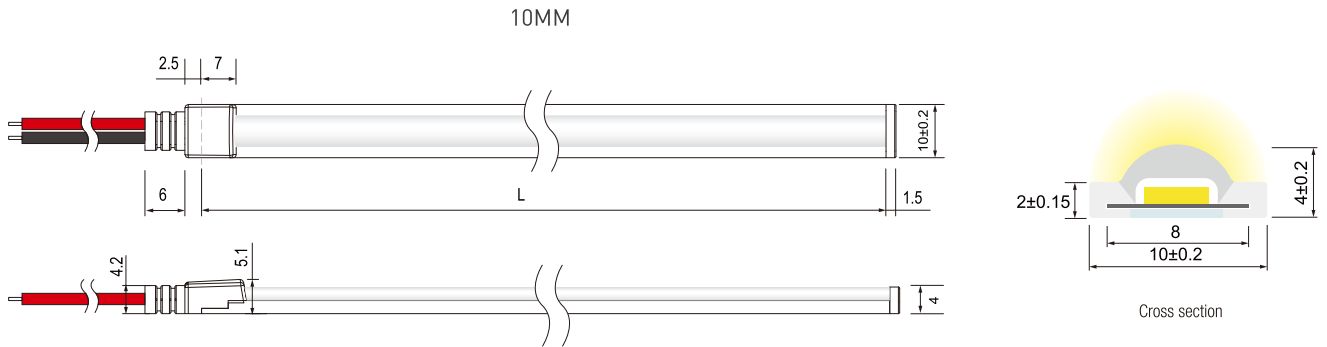

COB LED STRIP PLUS

More extreme vision

More perfect touch

More stable performance

Specialized
LED strip
Manufacturer

Model : i-COB-SP10MM

Parameter Table For 10MM

- Max. Run length refers to single side feed in serial connection.
- The given color temperature is the temperature of finished product.
- The given data are typical values due to the tolerances of the production process and the electrical components, values for light output and electrical power can vary up to 10%.

Digital RGB

Voltage (V)	Power(W)	Color	Lumen (LM/M)	Efficiency (LM/W)	Pixel (PCS)	Signal Type	IC Model	UnitLength (mm)	Max. Run Length(M)
5	8	R	19.8	7.4	100	SPI	UCS1903	10	2
		G	59.3	22.2					
		B	11.5	4.3					
		RGB	87.3	10.9					

* This maximum serial length refers to the recommended connection length of single-end power supply when the COB strip is fully loaded (RGB all on). In practical application, according to the final required effect, when the actual required power is small, the serial length can be extended as appropriate.

COB LED STRIP PLUS

Dimension structure

Cable Type

Cable Type	Schematic Diagram	Specification	Core	Electrical Properties
		20AWG Red&Black 2-core Cable	● ●	Red V+, Black V-
		20AWG Brown&White&Yellow 3-core Cable	● ○ ●	Dual-White: Brown V+, White W, Yellow WW
		20AWG Brown&White&Yellow 3-core Cable	● ○ ●	Digital RGB: Brown V+, White DI, Yellow GND
PVC Cable		20AWG Black&Blue&Red&Green 4-core Cable	● ● ● ●	Black V+, Blue B, Red R, Green G
		20AWG Black&White&Blue&Green &Red 5-core Cable	● ○ ● ● ●	Black V+, White W, Blue B, GreenG, RedR
		20AWG Black&Blue&Red&Green &Yellow&White 6-core Cable	● ● ● ● ● ○	Black V+, Blue B, Red R, Green G, Yellow WW, White W