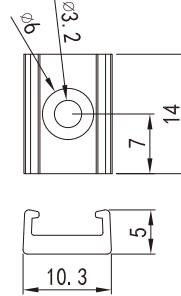

COB LED STRIP PLUS

Dimension structure

Cable Type

Cable Type	Schematic Diagram	Specification	Core	Electrical Properties
		20AWG Red&Black 2-core Cable	● ●	Red V+, Black V-
		20AWG Brown&White&Yellow 3-core Cable	● ○ ●	Dual-White: Brown V+, White W, Yellow WW
		20AWG Brown&White&Yellow 3-core Cable	● ○ ●	Digital RGB: Brown V+, White DI, Yellow GND
PVC Cable		20AWG Black&Blue&Red&Green 4-core Cable	● ● ● ●	Black V+, Blue B, Red R, Green G
		20AWG Black&White&Blue&Green &Red 5-core Cable	● ○ ● ● ●	Black V+, White W, Blue B, GreenG, RedR
		20AWG Black&Blue&Red&Green &Yellow&White 6-core Cable	● ● ● ● ● ○	Black V+, Blue B, Red R, Green G, Yellow WW, White W

Cutting Mark

Remark: The bottom of the led strip has transparent window, the black marker is the cutting position

Use professional scissors to cut vertically at the cutting mark

Mounting Accessories

C8 Clip

8MM

Dimension: :
14x10.3x5

Accessories:
PA 3X10 Self tapping screw

C10 Clip

10MM

Dimension:
14x12.3x5

Accessories:
PA 3X10 Self tapping screw

C12 Clip

12MM

Dimension:
14x14.3x5

Accessories:
PA 3X10 Self tapping screw

C14 Clip

14MM

Dimension:
14x16.3x5

Accessories:
PA 3X10 Self tapping screw

Single Color Connection Diagram