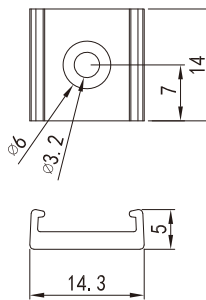

COB LED STRIP PLUS

Dimension structure

Cable Type

Cable Type	Schematic Diagram	Specification	Core	Electrical Properties
		20AWG Red&Black 2-core Cable	● ●	Red V+, Black V-
		20AWG Brown&White&Yellow 3-core Cable	● ○ ●	Dual-White: Brown V+, White W, Yellow WW
		20AWG Brown&White&Yellow 3-core Cable	● ○ ●	Digital RGB: Brown V+, White DI, Yellow GND
PVC Cable		20AWG Black&Blue&Red&Green 4-core Cable	● ● ● ●	Black V+, Blue B, Red R, Green G
		20AWG Black&White&Blue&Green &Red 5-core Cable	● ○ ● ● ●	Black V+, White W, Blue B, GreenG, RedR
		20AWG Black&Blue&Red&Green &Yellow&White 6-core Cable	● ● ● ● ● ○	Black V+, Blue B, Red R, Green G, Yellow WW, White W

Cutting Mark

Remark: The bottom of the led strip has transparent window, the black marker is the cutting position

Use professional scissors to cut vertically at the cutting mark

Mounting Accessories

C8 Clip

8MM

Dimension: :
14x10.3x5

Accessories:
PA 3X10 Self tapping screw

C10 Clip

10MM

Dimension:
14x12.3x5

Accessories:
PA 3X10 Self tapping screw

C12 Clip

12MM

Dimension:
14x14.3x5

Accessories:
PA 3X10 Self tapping screw

C14 Clip

14MM

Dimension:
14x16.3x5

Accessories:
PA 3X10 Self tapping screw

Single Color Connection Diagram