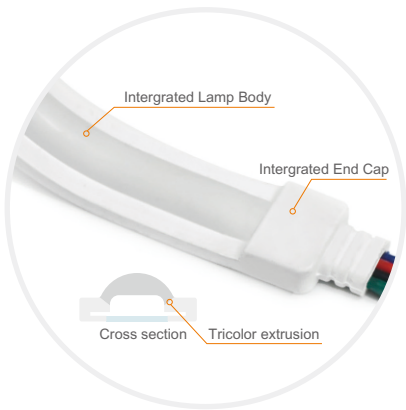

COB LED STRIP PLUS

More extreme vision

More perfect touch

More stable performance

Specialized
LED strip
Manufacturer

Model : i-COB-SP10MM

Parameter Table For 10MM

- Max. Run length refers to single side feed in serial connection.
- The given color temperature is the temperature of finished product.
- The given data are typical values due to the tolerances of the production process and the electrical components, values for light output and electrical power can vary up to 10%.

Single-Color

CCT(K)	CRI	SDCM	Power(W)	Lumen (LM/M)	Efficiency (LM/W)	Unit Length (mm)	Max. Run Length (M)	Voltage
2400	>90	<5	5	409	81.9	25	5	DC24V
			10	815	81.5			
2700	>90	<5	5	423	84.6	25	5	DC24V
			10	822	82.2			
3000	>90	<5	5	422	84.4	25	5	DC24V
			10	829	82.9			
3500	>90	<5	5	476	95.2	25	5	DC24V
			10	918	91.8			
4000	>90	<5	5	439	87.9	25	5	DC24V
			10	866	86.6			
5000	>90	<5	5	443	88.5	25	5	DC24V
			10	869	86.9			
6500	>90	<5	5	453	90.6	25	5	DC24V
			10	886	88.6			
R	--	--	5	146	29.2	25	5	DC24V
			10	308	30.8			
G	--	--	5	413	82.6	25	5	DC24V
			10	707	70.7			
B	--	--	5	70	14	25	5	DC24V
			10	137	13.7			
Yellow	--	--	5	106	21.2	25	5	DC24V
			10	226	22.6			
Orange	--	--	5	128	25.6	25	5	DC24V
			10	278	27.8			
Pink	--	--	5	287	57.4	25	5	DC24V
			10	567	56.7			