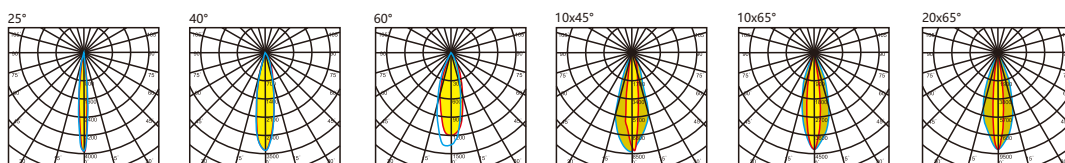

Model : i-LL-122

Accessory

Anti-glare baffle

Specication

material color  

Power (Luminaire)	12W / 15W / 18W
LED Type	Power LED (48Pcs/M)
CRI	>90
Size	W27*L1000*H57.5mm
Lumen (Luminaire)	67lm/W
Input Volt	DC 24V
Color Temperature	1800K-6500K, RGB,RGBW
Beam Angle	25°, 40°, 60°, 10x45°, 10x65°, 20x65°, 120°
Driver	Nondim / DMX512 Addressable
LED Life	50000h
IP Rating	IP 66
LEN	Clear / Frosted / Milky
Enclosure Material	Aluminum Anodized
Accessories	End cap and Clips