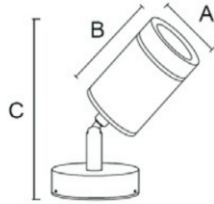

Model : i-SL-202

MB18-604

MB18-606

● **The Application of Occasions**

Suitable places:Garden

● **Product Description**

Simple and easy appearance,in line with contemporary aesthetic concept

The lamp body adopts high quality and Anti-UV ability outdoor's polycarbonate;
High efficiency constant current driver,ensure the light source is maximum used.

● **Body color**

Black/Dark Gray/Silver Gray

Specication

	i-SL-202A	i-SL-202B
Power (Luminaire)	10W	
LED Type	LED COB	
CRI	>90	
Size	A58*B95*C180mm	A58*B175*C260mm
Lumen (Luminaire)	800lm	
Input Volt	DC 24V / AC100-265V	
Color Temperature	2700K-6000K	
Beam Angle	15° , 24° , 36° , 42° , 60°	
Driver	Nondim / Dimmer Triac 0-10v	
LED Life	50000h	
IP Rating	IP 66	
Diffuser	Honeycomb anti-glare	
Enclosure Material	Aluminum surface powder coating treatment	
Bracket	Spike	