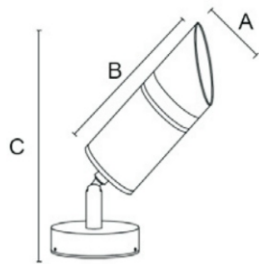

Model : i-SL-202

MB18-604

MB18-606

● **The Application of Occasions**

Suitable places:Garden

● **Product Description**

Simple and easy appearance,in line with contemporary aesthetic concept

The lamp body adopts high quality and Anti-UV ability outdoor's polycarbonate;
High efficiency constant current driver,ensure the light source is maximum used.

● **Body color**

Black/Dark Gray/Silver Gray

Specication

	i-SL-202A	i-SL-202B
Power (Luminaire)	10W	
LED Type	LED COB	
CRI	>90	
Size	A58*B95*C180mm	A58*B175*C260mm
Lumen (Luminaire)	800lm	
Input Volt	DC 24V / AC100-265V	
Color Temperature	2700K-6000K	
Beam Angle	15° , 24° , 36° , 42° , 60°	
Driver	Nondim / Dimmer Triac 0-10v	
LED Life	50000h	
IP Rating	IP 66	
Diffuser	Honeycomb anti-glare	
Enclosure Material	Aluminum surface powder coating treatment	
Bracket	Spike	