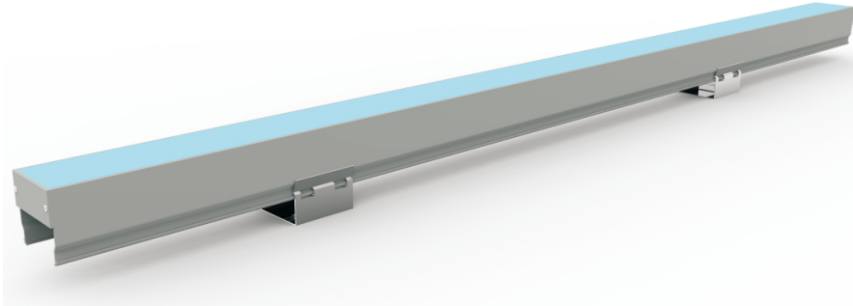

Model : i-LL-315

Diffuser color customizable

Specication

Power (Luminaire)	15W / 24W
LED Type	SMD 5050 (48Pcs/96Pcs/M)
CRI	>90
Size	W50*L1000*H65mm
Lumen (Luminaire)	35lm/W
Input Volt	DC 24V
Color Temperature	1800K-6500K, RGB,RGBW
Color Depth	16-bit High color per Pixel(65536 shades)
Beam Angle	120°
Driver	Nondim / DMX512 Addressable
LED Life	50000h
IP Rating	IP 66
Top Cover	Frosted Tempered Glass+White oil treatment
Enclosure Material	Aluminum Anodized
Accessories	End cap and Clips