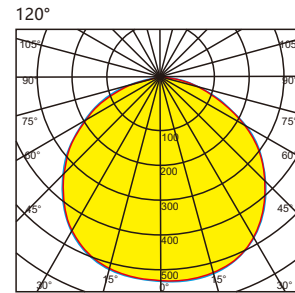

Model : i-LL-315

Diffuser color customizable

Specication

Power (Luminaire)	15W / 24W
LED Type	SMD 5050 (48Pcs/96Pcs/M)
CRI	>90
Size	W50*L1000*H65mm
Lumen (Luminaire)	35lm/W
Input Volt	DC 24V
Color Temperature	1800K-6500K, RGB,RGBW
Color Depth	16-bit High color per Pixel(65536 shades)
Beam Angle	120°
Driver	Nondim / DMX512 Addressable
LED Life	50000h
IP Rating	IP 66
Top Cover	Frosted Tempered Glass+White oil treatment
Enclosure Material	Aluminum Anodized
Accessories	End cap and Clips