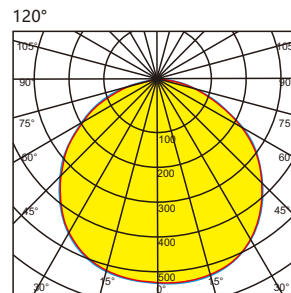

Model : i-LL-317

Diffuser color customizable

Specication

Power (Luminaire)	12W / 15W
LED Type	SMD 5050 (48Pcs/M)
CRI	>90
Size	W23*L1000*H45mm
Lumen (Luminaire)	45lm/W
Input Volt	DC 24V
Color Temperature	1800K-6500K, RGB,RGBW
Color Depth	16-bit High color per Pixel(65536 shades)
Beam Angle	120°
Driver	Nondim / DMX512 Addressable
LED Life	50000h
IP Rating	IP 66
Top Cover	PMMA diffuser tube
Enclosure Material	Aluminum Anodized
Accessories	End cap and Clips