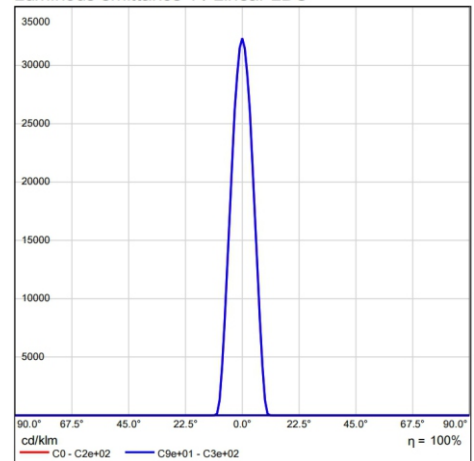

I-IN-1012

Luminous emittance 1 / Polar LDC

Luminous emittance 1 / Linear LDC

Specication

Power (Luminaire)	18 W
LED Type	COB
CRI	90
Size	W130*H170mm
Lumen (Luminaire)	1510 lm
Input Volt	DC 24V
Color Temperature	3000K
Beam Angle	6°
Driver	Nondim
LED Life	50000h
IP Rating	IP 67
LEN	Honeycomb Louver
Enclosure Material	Die-cast Aluminum+Stainless steel trim
Accessories	Outer casing