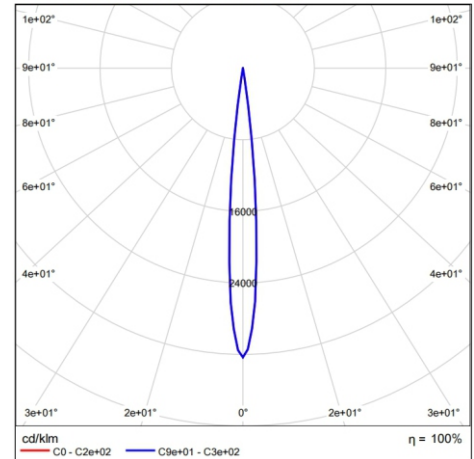

I-IN-1012

Luminous emittance 1 / Polar LDC

Luminous emittance 1 / Linear LDC

Specication

Power (Luminaire)	18 W
LED Type	COB
CRI	90
Size	W130*H170mm
Lumen (Luminaire)	1510 lm
Input Volt	DC 24V
Color Temperature	3000K
Beam Angle	6°
Driver	Nondim
LED Life	50000h
IP Rating	IP 67
LEN	Honeycomb Louver
Enclosure Material	Die-cast Aluminum+Stainless steel trim
Accessories	Outer casing