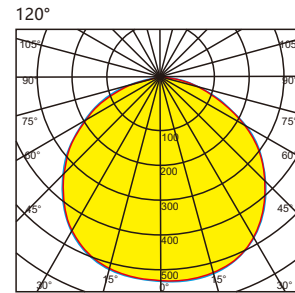

Model : i-LL-318

Diffuser color customizable

Specication

Power (Luminaire)	12W / 15W
LED Type	SMD 5050 (48Pcs/M)
CRI	>90
Size	W23*L1000*H45mm
Lumen (Luminaire)	45lm/W
Input Volt	DC 24V
Color Temperature	1800K-6500K, RGB,RGBW
Color Depth	16-bit High color per Pixel(65536 shades)
Beam Angle	120°
Driver	Nondim / DMX512 Addressable
LED Life	50000h
IP Rating	IP 66
Top Cover	PMMA diffuser tube
Enclosure Material	Aluminum Anodized
Accessories	End cap and Clips