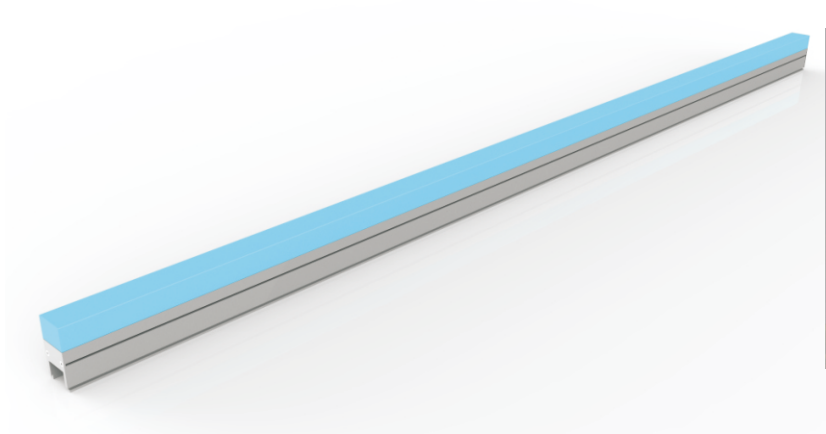

Model : i-LL-318

Diffuser color customizable

Specication

Power (Luminaire)	12W / 15W
LED Type	SMD 5050 (48Pcs/M)
CRI	>90
Size	W23*L1000*H45mm
Lumen (Luminaire)	45lm/W
Input Volt	DC 24V
Color Temperature	1800K-6500K, RGB,RGBW
Color Depth	16-bit High color per Pixel(65536 shades)
Beam Angle	120°
Driver	Nondim / DMX512 Addressable
LED Life	50000h
IP Rating	IP 66
Top Cover	PMMA diffuser tube
Enclosure Material	Aluminum Anodized
Accessories	End cap and Clips