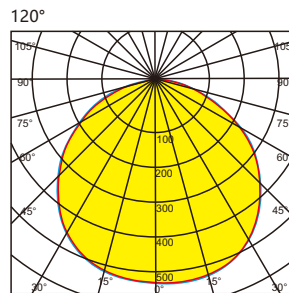

Model : i-LL-319

Diffuser color customizable

Specication

Power (Luminaire)	12W / 15W / 18W
LED Type	SMD 5050 (48Pcs/M)
CRI	>90
Size	W30*L1000*H47mm
Lumen (Luminaire)	45lm/W
Input Volt	DC 24V
Color Temperature	1800K-6500K, RGB,RGBW
Color Depth	16-bit High color per Pixel(65536 shades)
Beam Angle	120°
Driver	Nondim / DMX512 Addressable
LED Life	50000h
IP Rating	IP 66
Top Cover	PMMA diffuser tube
Enclosure Material	Aluminum Anodized
Accessories	End cap and Clips