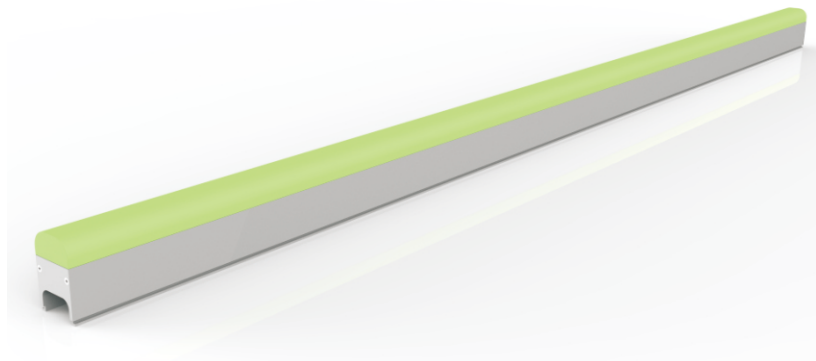

Model : i-LL-319

Diffuser color customizable

Specication

Power (Luminaire)	12W / 15W / 18W
LED Type	SMD 5050 (48Pcs/M)
CRI	>90
Size	W30*L1000*H47mm
Lumen (Luminaire)	45lm/W
Input Volt	DC 24V
Color Temperature	1800K-6500K, RGB,RGBW
Color Depth	16-bit High color per Pixel(65536 shades)
Beam Angle	120°
Driver	Nondim / DMX512 Addressable
LED Life	50000h
IP Rating	IP 66
Top Cover	PMMA diffuser tube
Enclosure Material	Aluminum Anodized
Accessories	End cap and Clips