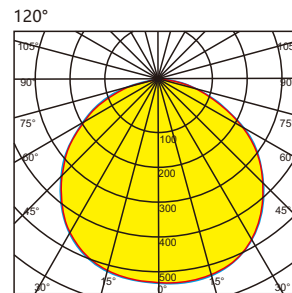

Model : i-LL-320

Diffuser color customizable

Specication

Power (Luminaire)	12W / 15W
LED Type	SMD 5050 (48Pcs/M)
CRI	>90
Size	W30*L1000*H47mm
Lumen (Luminaire)	45lm/W
Input Volt	DC 24V
Color Temperature	1800K-6500K, RGB,RGBW
Color Depth	16-bit High color per Pixel(65536 shades)
Beam Angle	120°
Driver	Nondim / DMX512 Addressable
LED Life	50000h
IP Rating	IP 66
Top Cover	PMMA diffuser tube
Enclosure Material	Aluminum Anodized
Accessories	End cap and Clips