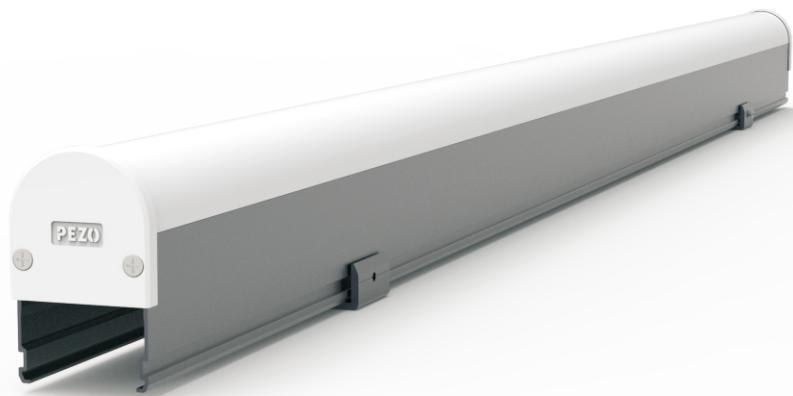

Model : i-LL-316

Diffuser color customizable

Specication

Power (Luminaire)	12W / 15W
LED Type	SMD 5050 (48Pcs/M)
CRI	>90
Length option	1000mm(Standard), 500mm, 250mm
Lumen (Luminaire)	45lm/W
Input Volt	DC 24V
Color Temperature	1800K-6500K, RGB,RGBW
Color Depth	16-bit High color per Pixel(65536 shades)
Beam Angle	120°
Driver	Nondim / DMX512 Addressable
LED Life	50000h
IP Rating	IP 66
Top Cover	PMMA diffuser tube
Enclosure Material	Aluminum Anodized
Accessories	End cap and Clips