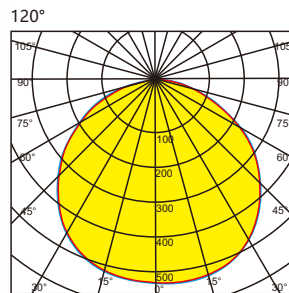

Model : i-LL-316

Diffuser color customizable

Specication

Power (Luminaire)	12W / 15W
LED Type	SMD 5050 (48Pcs/M)
CRI	>90
Length option	1000mm(Standard), 500mm, 250mm
Lumen (Luminaire)	45lm/W
Input Volt	DC 24V
Color Temperature	1800K-6500K, RGB,RGBW
Color Depth	16-bit High color per Pixel(65536 shades)
Beam Angle	120°
Driver	Nondim / DMX512 Addressable
LED Life	50000h
IP Rating	IP 66
Top Cover	PMMA diffuser tube
Enclosure Material	Aluminum Anodized
Accessories	End cap and Clips