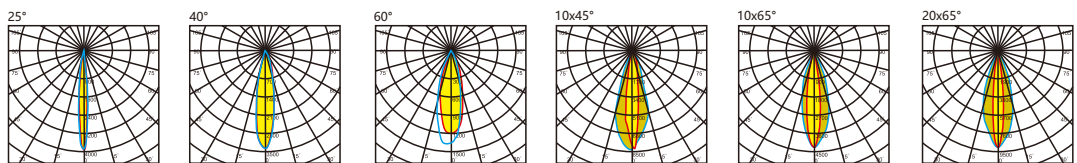

Model : i-LL-123

Accessory

Anti-glare baffle

Specication

material color  

Power (Luminaire)	18W / 24W
LED Type	Power LED (18/48Pcs/M)
CRI	>90
Size	W32*L1000*H63.1mm
Lumen (Luminaire)	78lm/W
Input Volt	DC 24V
Color Temperature	1800K-6500K, RGB,RGBW
Beam Angle	15°, 25°, 40°, 60°, 10x45°, 10x65°, 20x65°, 120°
Driver	Nondim / DMX512 Addressable
LED Life	50000h
IP Rating	IP 66
LEN	Clear / Frosted / Milky
Enclosure Material	Aluminum Anodized
Accessories	End cap and Clips