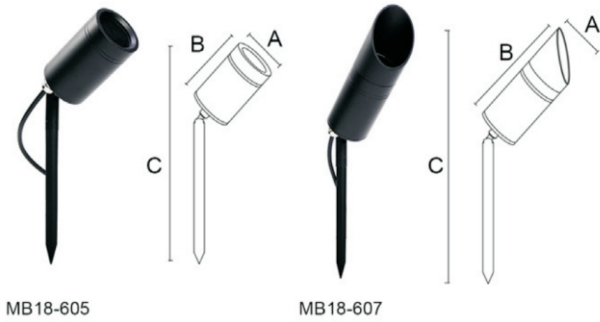

Model : i-SL-203

● **The Application of Occasions**

Suitable places:Garden

● **Product Description**

Simple and easy appearance,in line with contemporary aesthetic concept

The lamp body adopts high quality and Anti-UV ability outdoor's polycarbonate; High efficiency constant current driver,ensure the light source is maximum used.

● **Body color**

Black/Dark Gray/Silver Gray

Specication

	i-SL-203A	i-SL-203B
Power (Luminaire)	10W	
LED Type	LED COB	
CRI	>90	
Size	A58*B95*C315mm	A58*B175*C400mm
Lumen (Luminaire)	800lm	
Input Volt	DC 24V / AC100-265V	
Color Temperature	2700K-6000K	
Beam Angle	15° , 24° , 36° , 42° , 60°	
Driver	Nondim / Dimmer Triac 0-10v	
LED Life	50000h	
IP Rating	IP 66	
Diffuser	Honeycomb anti-glare	
Enclosure Material	Aluminum surface powder coating treatment	
Bracket	Spike	