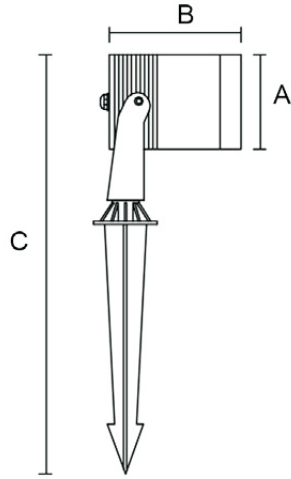

Model : i-SL-204

● **The Application of Occasions**

Suitable places:Garden

● **Product Description**

Simple and easy appearance,in line with contemporary aesthetic concept

The lamp body adopts high quality and Anti-UV ability outdoor's polycarbonate; High efficiency constant current driver.ensure the light source is maximum used.

● **Body color**

Black/Dark Gray/Silver Gray

Specication

	i-SL-204A	i-SL-204B	i-SL-204C	i-SL-204D	i-SL-204F
Power (Luminaire)	5W	10W	15W	20W	30W
LED Type	LED COB				
CRI	>90				
Size	A50*B92*C292mm	A64*B95*C310mm	A76*B126*C372mm	A90*B125*C400mm	A108*B155*C410mm
Lumen (Luminaire)	400lm	800lm	1200lm	1600lm	2400lm
Input Volt	DC 24V / AC100-265V				
Color Temperature	2700K-6000K				
Beam Angle	15° , 24° , 36° , 42° , 60°				
Driver	Nondim / Dimmer Triac 0-10v				
LED Life	50000h				
IP Rating	IP 66				
Diffuser	Honeycomb anti-glare				
Enclosure Material	Aluminum surface powder coating treatment				
Bracket	Spike				