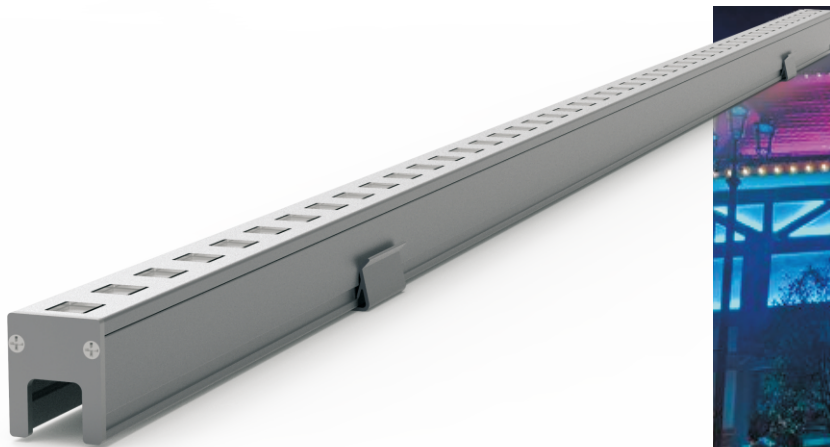

Model : i-LL-112

Accessory

Anti-glare baffle

Specication

material color  

Power (Luminaire)	12W / 15W
LED Type	Power LED (48Pcs/M)
CRI	>90
Size	W32*L1000*H59mm
Lumen (Luminaire)	67lm/W
Input Volt	DC 24V
Color Temperature	1800K-6500K, RGB,RGBW
Beam Angle	15°, 25°, 40°, 60°, 10°x45°, 10°x65°, 20°x65°, 120°
Driver	Nondim / DMX512 Addressable
LED Life	50000h
IP Rating	IP 66
LEN	Clear / Frosted / Milky
Enclosure Material	Aluminum Anodized
Accessories	End cap and Clips