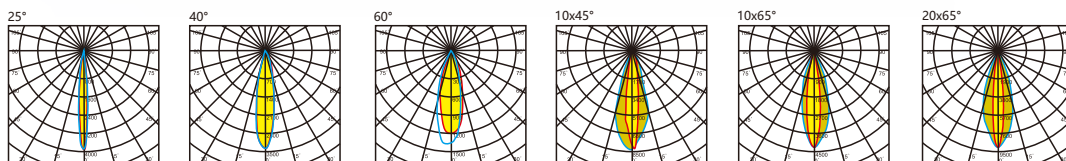

Model : i-LL-112

Accessory

Anti-glare baffle

Specication

material color  

Power (Luminaire)	12W / 15W
LED Type	Power LED (48Pcs/M)
CRI	>90
Size	W32*L1000*H59mm
Lumen (Luminaire)	67lm/W
Input Volt	DC 24V
Color Temperature	1800K-6500K, RGB,RGBW
Beam Angle	15°, 25°, 40°, 60°, 10°x45°, 10°x65°, 20°x65°, 120°
Driver	Nondim / DMX512 Addressable
LED Life	50000h
IP Rating	IP 66
LEN	Clear / Frosted / Milky
Enclosure Material	Aluminum Anodized
Accessories	End cap and Clips