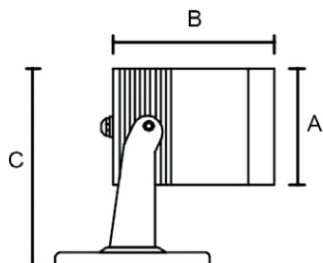

# Model : i-SL-205

● **The Application of Occasions**

Suitable places:Garden

● **Product Description**

Simple and easy appearance,in line with contemporary aesthetic concept

The lamp body adopts high quality and Anti-UV ability outdoor's polycarbonate; High efficiency constant current driver,ensure the light source is maximum used.

## Specication

	i-SL-205A	i-SL-205B	i-SL-205C	i-SL-205D	i-SL-205F
Power (Luminaire)	5W	10W	15W	20W	30W
LED Type	LED COB				
CRI	>90				
Size	A50*B92*C98mm	A64*B95*C114mm	A76*B126*C125mm	A90*B125*C152mm	A108*B155*C164mm
Lumen (Luminaire)	400lm	800lm	1200lm	1600lm	2400lm
Input Volt	DC 24V / AC100-265V				
Color Temperature	2700K-6000K				
Beam Angle	15° , 24° , 36° , 42° , 60°				
Driver	Nondim / Dimmer Triac 0-10v				
LED Life	50000h				
IP Rating	IP 66				
Diffuser	Honeycomb anti-glare				
Enclosure Material	Aluminum surface powder coating treatment				
Bracket	Spike				