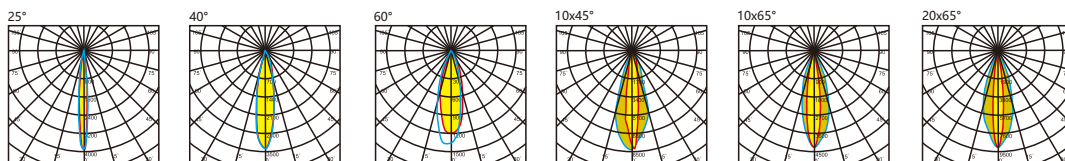

Model : i-LL-115

Accessory

Anti-glare baffle

Specication

material color  

Power (Luminaire)	12W
LED Type	Power LED (48Pcs/M)
CRI	>90
Size	W18*L1000*H37mm
Lumen (Luminaire)	67lm/W
Input Volt	DC 24V
Color Temperature	1800K-6500K, RGB,RGBW
Beam Angle	15°, 25°, 40°, 60°, 10x45°, 10x65°, 20x65°, 120°
Driver	Nondim / DMX512 Addressable
LED Life	50000h
IP Rating	IP 66
LEN	Clear / Frosted / Milky
Enclosure Material	Aluminum Anodized
Accessories	End cap and Clips