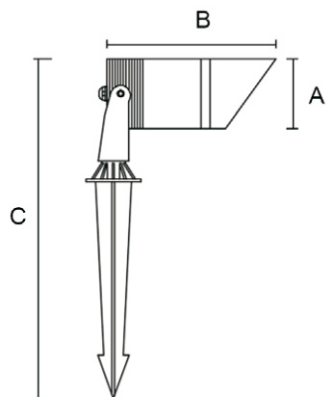

Model : i-SL-206

● **The Application of Occasions**

Suitable places:Garden

● **Product Description**

Simple and easy appearance,in line with contemporary aesthetic concept

The lamp body adopts high quality and Anti-UV ability outdoor's polycarbonate; High efficiency constant current driver,ensure the light source is maximum used.

● **Body color**

Black/Dark Gray/Sliver Gray

Specication

	i-SL-206A	i-SL-206B	i-SL-206C	i-SL-206D	i-SL-206F
Power (Luminaire)	5W	10W	15W	20W	30W
LED Type	LED COB				
CRI	>90				
Size	A50*B125*C292mm	A64*B138*C310mm	A76*B185*C372mm	A90*B168*C400mm	A108*B220*C410mm
Lumen (Luminaire)	400lm	800lm	1200lm	1600lm	2400lm
Input Volt	DC 24V / AC100-265V				
Color Temperature	2700K-6000K				
Beam Angle	15° , 24° , 36° , 42° , 60°				
Driver	Nondim / Dimmer Triac 0-10v				
LED Life	50000h				
IP Rating	IP 66				
Diffuser	Honeycomb anti-glare				
Enclosure Material	Aluminum surface powder coating treatment				
Bracket	Spike				