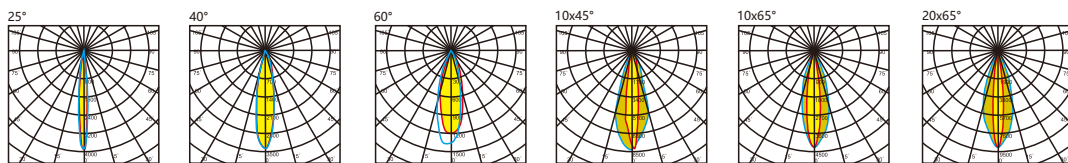

Model : i-LL-124

Accessory

Anti-glare baffle

Specication

material color  

Power (Luminaire)	18W / 24W / 36W / (RGB or RGBW)
LED Type	Power LED (18/48Pcs/M)
CRI	>90
Size	W36*L1000*H88mm
Lumen (Luminaire)	78lm/W
Input Volt	DC 24V / AC 100-270V,50/60Hz
Color Temperature	1800K-6500K, RGB,RGBW
Beam Angle	15°, 25°, 40°, 60°, 10°x45°, 10°x65°, 20°x65°, 120°
Driver	Nondim / DMX512 Addressable
LED Life	50000h
IP Rating	IP 66
LEN	Clear / Frosted / Milky
Enclosure Material	Aluminum Anodized
Accessories	End cap and Clips