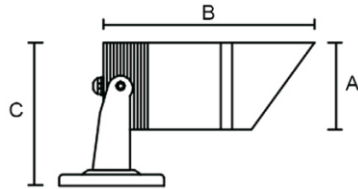

# Model : i-SL-207

● **The Application of Occasions**

Suitable places:Garden

● **Product Description**

Simple and easy appearance,in line with contemporary aesthetic concept

The lamp body adopts high quality and Anti-UV ability outdoor's polycarbonate; High efficiency constant current driver.ensure the light source is maximum used.

## Specication

	i-SL-207A	i-SL-207B	i-SL-207C	i-SL-207D	i-SL-207F
Power (Luminaire)	5W	10W	15W	20W	30W
LED Type	LED COB				
CRI	>90				
Size	A50*B125*C98mm	A64*B138*C114mm	A76*B185*C125mm	A90*B168*C152mm	A108*B220*C164mm
Lumen (Luminaire)	400lm	800lm	1200lm	1600lm	2400lm
Input Volt	DC 24V / AC100-265V				
Color Temperature	2700K-6000K				
Beam Angle	15° , 24° , 36° , 42° , 60°				
Driver	Nondim / Dimmer Triac 0-10v				
LED Life	50000h				
IP Rating	IP 66				
Diffuser	Honeycomb anti-glare				
Enclosure Material	Aluminum surface powder coating treatment				
Bracket	Spike				