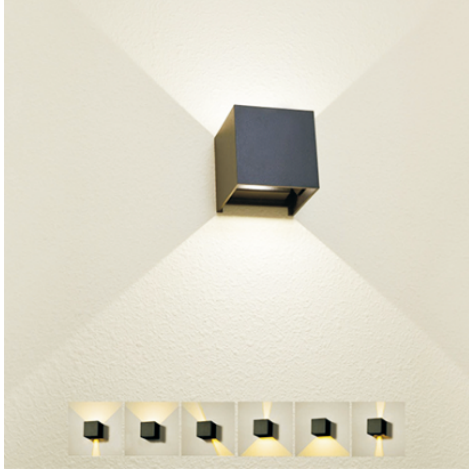

i-SM-C673

Specication

Rated Power	2pcs 3W
LED Type	SMD2835.Light up and down
CRI	>90
Size	L100*W100*H100mm
Luminaire luminous efficacy	600lm.
Input Volt	AC 220V
Color	2700K/3000K4000K/5000K/6000K/R/G/B
Beam Angle	Adjustable from 5° to 150°
Driver	Nondim
LED Life	50000h
IP Rating	IP 65
Glass	Tempered glass. Clear / Frosted treatment
Enclosure Material	Die-cast Aluminum
Surface Color	Dark Brown