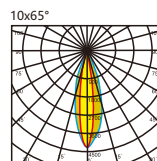

Model : i-LL-113

Accessory

Anti-glare baffle

Specication

material color  

Power (Luminaire)	18W / 24W / 36W / 48W (RGB or RGBW)
LED Type	Power LED (18/24/36Pcs/M)
CRI	>90
Size	W38*L1000*H74.5mm
Lumen (Luminaire)	78lm/W
Input Volt	DC 24V / AC 100-270V,50/60Hz
Color Temperature	1800K-6500K, RGB,RGBW
Beam Angle	15°, 25°, 40°, 60°, 10x45°, 10x65°, 20x65°, 120°
Driver	Nondim / DMX512 Addressable
LED Life	50000h
IP Rating	IP 66
LEN	Clear / Frosted / Milky
Enclosure Material	Aluminum Anodized
Accessories	End cap and Clips