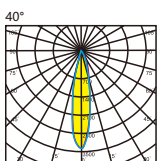

Model : i-LL-113

Accessory

Anti-glare baffle

Specication

material color  

Power (Luminaire)	18W / 24W / 36W / 48W (RGB or RGBW)
LED Type	Power LED (18/24/36Pcs/M)
CRI	>90
Size	W38*L1000*H74.5mm
Lumen (Luminaire)	78lm/W
Input Volt	DC 24V / AC 100-270V,50/60Hz
Color Temperature	1800K-6500K, RGB,RGBW
Beam Angle	15°, 25°, 40°, 60°, 10x45°, 10x65°, 20x65°, 120°
Driver	Nondim / DMX512 Addressable
LED Life	50000h
IP Rating	IP 66
LEN	Clear / Frosted / Milky
Enclosure Material	Aluminum Anodized
Accessories	End cap and Clips