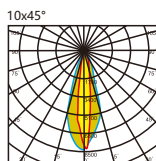

Model : i-LL-113

Accessory

Anti-glare baffle

Specication

material color  

Power (Luminaire)	18W / 24W / 36W / 48W (RGB or RGBW)
LED Type	Power LED (18/24/36Pcs/M)
CRI	>90
Size	W38*L1000*H74.5mm
Lumen (Luminaire)	78lm/W
Input Volt	DC 24V / AC 100-270V,50/60Hz
Color Temperature	1800K-6500K, RGB,RGBW
Beam Angle	15°, 25°, 40°, 60°, 10x45°, 10x65°, 20x65°, 120°
Driver	Nondim / DMX512 Addressable
LED Life	50000h
IP Rating	IP 66
LEN	Clear / Frosted / Milky
Enclosure Material	Aluminum Anodized
Accessories	End cap and Clips