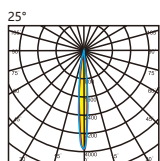

Model : i-LL-113

Accessory

Anti-glare baffle

Specication

material color  

Power (Luminaire)	18W / 24W / 36W / 48W (RGB or RGBW)
LED Type	Power LED (18/24/36Pcs/M)
CRI	>90
Size	W38*L1000*H74.5mm
Lumen (Luminaire)	78lm/W
Input Volt	DC 24V / AC 100-270V,50/60Hz
Color Temperature	1800K-6500K, RGB,RGBW
Beam Angle	15°, 25°, 40°, 60°, 10x45°, 10x65°, 20x65°, 120°
Driver	Nondim / DMX512 Addressable
LED Life	50000h
IP Rating	IP 66
LEN	Clear / Frosted / Milky
Enclosure Material	Aluminum Anodized
Accessories	End cap and Clips