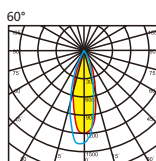

Model : i-LL-113

Accessory

Anti-glare baffle

Specication

material color  

Power (Luminaire)	18W / 24W / 36W / 48W (RGB or RGBW)
LED Type	Power LED (18/24/36Pcs/M)
CRI	>90
Size	W38*L1000*H74.5mm
Lumen (Luminaire)	78lm/W
Input Volt	DC 24V / AC 100-270V,50/60Hz
Color Temperature	1800K-6500K, RGB,RGBW
Beam Angle	15°, 25°, 40°, 60°, 10x45°, 10x65°, 20x65°, 120°
Driver	Nondim / DMX512 Addressable
LED Life	50000h
IP Rating	IP 66
LEN	Clear / Frosted / Milky
Enclosure Material	Aluminum Anodized
Accessories	End cap and Clips