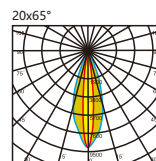

Model : i-LL-113

Accessory

Anti-glare baffle

Specication

material color  

Power (Luminaire)	18W / 24W / 36W / 48W (RGB or RGBW)
LED Type	Power LED (18/24/36Pcs/M)
CRI	>90
Size	W38*L1000*H74.5mm
Lumen (Luminaire)	78lm/W
Input Volt	DC 24V / AC 100-270V,50/60Hz
Color Temperature	1800K-6500K, RGB,RGBW
Beam Angle	15°, 25°, 40°, 60°, 10x45°, 10x65°, 20x65°, 120°
Driver	Nondim / DMX512 Addressable
LED Life	50000h
IP Rating	IP 66
LEN	Clear / Frosted / Milky
Enclosure Material	Aluminum Anodized
Accessories	End cap and Clips