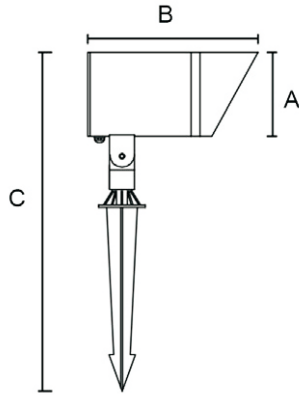

Model : i-SL-208

● **The Application of Occasions**

Suitable places:Garden

● **Product Description**

Simple and easy appearance,in line with contemporary aesthetic concept

The lamp body adopts high quality and Anti-UV ability outdoor's polycarbonate; High efficiency constant current driver.ensure the light source is maximum used.

● **Body color**

Black/Dark Gray/Sliver Gray

Specication

	i-SL-208A	i-SL-208B	i-SL-208C	i-SL-208D
Power (Luminaire)	10W	15W	20W	30W
LED Type	LED COB			
CRI	>90			
Size	A64*B185*C385mm	A76*B185*C397mm	A90*B168*C410mm	A108*B220*C436mm
Lumen (Luminaire)	800lm	12000lm	1600lm	2400lm
Input Volt	DC 24V / AC100-265V			
Color Temperature	2700K-6000K			
Beam Angle	15° , 24° , 36° , 42° , 60°			
Driver	Nondim / Dimmer Triac 0-10v			
LED Life	50000h			
IP Rating	IP 66			
Diffuser	Honeycomb anti-glare			
Enclosure Material	Aluminum surface powder coating treatment			
Bracket	Spike			