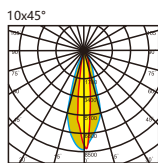

Model : i-LL-114

Accessory

Anti-glare baffle

Specication

material color  

Power (Luminaire)	18W / 24W
LED Type	Power LED (18/24Pcs/M)
CRI	>90
Size	W41 * L1000 * H70mm
Lumen (Luminaire)	78lm/W
Input Volt	DC 24V / AC 100-270V,50/60Hz
Color Temperature	1800K-6500K, RGB,RGBW
Beam Angle	15°, 25°, 40°, 60°, 10x45°, 10x65°, 20x65°
Driver	Nondim / DMX512 Addressable
LED Life	50000h
IP Rating	IP 66
LEN	Clear / Frosted / Milky
Enclosure Material	Aluminum Anodized
Accessories	End cap and Clips