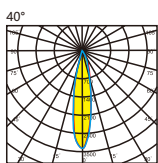

Model : i-LL-114

Accessory

Anti-glare baffle

Specication

material color  

Power (Luminaire)	18W / 24W
LED Type	Power LED (18/24Pcs/M)
CRI	>90
Size	W41 * L1000 * H70mm
Lumen (Luminaire)	78lm/W
Input Volt	DC 24V / AC 100-270V,50/60Hz
Color Temperature	1800K-6500K, RGB,RGBW
Beam Angle	15°, 25°, 40°, 60°, 10x45°, 10x65°, 20x65°
Driver	Nondim / DMX512 Addressable
LED Life	50000h
IP Rating	IP 66
LEN	Clear / Frosted / Milky
Enclosure Material	Aluminum Anodized
Accessories	End cap and Clips