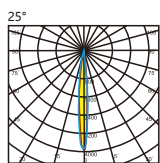

Model : i-LL-114

Accessory

Anti-glare baffle

Specication

material color  

Power (Luminaire)	18W / 24W
LED Type	Power LED (18/24Pcs/M)
CRI	>90
Size	W41 * L1000 * H70mm
Lumen (Luminaire)	78lm/W
Input Volt	DC 24V / AC 100-270V,50/60Hz
Color Temperature	1800K-6500K, RGB,RGBW
Beam Angle	15°, 25°, 40°, 60°, 10x45°, 10x65°, 20x65°
Driver	Nondim / DMX512 Addressable
LED Life	50000h
IP Rating	IP 66
LEN	Clear / Frosted / Milky
Enclosure Material	Aluminum Anodized
Accessories	End cap and Clips