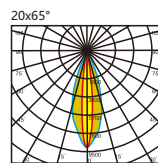

Model : i-LL-114

Accessory

Anti-glare baffle

Specication

material color  

Power (Luminaire)	18W / 24W
LED Type	Power LED (18/24Pcs/M)
CRI	>90
Size	W41 * L1000 * H70mm
Lumen (Luminaire)	78lm/W
Input Volt	DC 24V / AC 100-270V,50/60Hz
Color Temperature	1800K-6500K, RGB,RGBW
Beam Angle	15°, 25°, 40°, 60°, 10x45°, 10x65°, 20x65°
Driver	Nondim / DMX512 Addressable
LED Life	50000h
IP Rating	IP 66
LEN	Clear / Frosted / Milky
Enclosure Material	Aluminum Anodized
Accessories	End cap and Clips