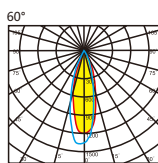

Model : i-LL-114

Accessory

Anti-glare baffle

Specication

material color  

Power (Luminaire)	18W / 24W
LED Type	Power LED (18/24Pcs/M)
CRI	>90
Size	W41 * L1000 * H70mm
Lumen (Luminaire)	78lm/W
Input Volt	DC 24V / AC 100-270V,50/60Hz
Color Temperature	1800K-6500K, RGB,RGBW
Beam Angle	15°, 25°, 40°, 60°, 10x45°, 10x65°, 20x65°
Driver	Nondim / DMX512 Addressable
LED Life	50000h
IP Rating	IP 66
LEN	Clear / Frosted / Milky
Enclosure Material	Aluminum Anodized
Accessories	End cap and Clips