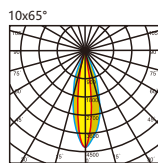

Model : i-LL-114

Accessory

Anti-glare baffle

Specication

material color  

Power (Luminaire)	18W / 24W
LED Type	Power LED (18/24Pcs/M)
CRI	>90
Size	W41 * L1000 * H70mm
Lumen (Luminaire)	78lm/W
Input Volt	DC 24V / AC 100-270V,50/60Hz
Color Temperature	1800K-6500K, RGB,RGBW
Beam Angle	15°, 25°, 40°, 60°, 10x45°, 10x65°, 20x65°
Driver	Nondim / DMX512 Addressable
LED Life	50000h
IP Rating	IP 66
LEN	Clear / Frosted / Milky
Enclosure Material	Aluminum Anodized
Accessories	End cap and Clips