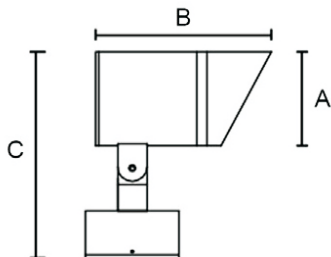

Model : i-SL-209

● **The Application of Occasions**

Suitable places:Garden

● **Product Description**

Simple and easy appearance,in line with contemporary aesthetic concept

The lamp body adopts high quality and Anti-UV ability outdoor's polycarbonate; High efficiency constant current driver.ensure the light source is maximum used.

● **Body color**

Black/Dark Gray/Sliver Gray

Specication

	i-SL-209A	i-SL-209B	i-SL-209C	i-SL-209D
Power (Luminaire)	10W	15W	20W	30W
LED Type	LED COB			
CRI	>90			
Size	A64*B185*C167mm	A76*B185*C179mm	A90*B168*C197mm	A108*B220*C226mm
Lumen (Luminaire)	800lm	12000lm	1600lm	2400lm
Input Volt	DC 24V / AC100-265V			
Color Temperature	2700K-6000K			
Beam Angle	15° , 24° , 36° , 42° , 60°			
Driver	Nondim / Dimmer Triac 0-10v			
LED Life	50000h			
IP Rating	IP 66			
Diffuser	Honeycomb anti-glare			
Enclosure Material	Aluminum surface powder coating treatment			
Bracket	Spike			