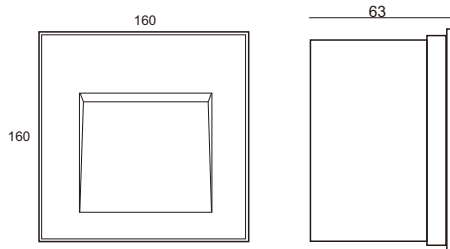

i-SM-C697

Specication

Rated Power	7W	3W
LED Type	SMD	SMD
CRI	>80	>80
Size	L160*W160*H63mm	L90*W50*H65mm
Luminaire luminous efficacy	350lm.	150lm.
Input Volt	AC 220V	AC 220V
Color	3000K/6000K	3000K/6000K
Beam Angle	70°	70°
Driver	Nondim	Nondim
LED Life	50000h	50000h
IP Rating	IP 65	IP 65
Glass	Tempered glass, Clear / Frosted treatment	Tempered glass, Clear / Frosted treatment
Enclosure Material	Die-cast Aluminum	Die-cast Aluminum
Surface Color	Black / Grey / White powder coating	Black / Grey / White powder coating