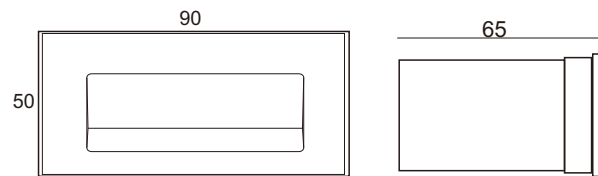

i-SM-C697

Specication

Rated Power	7W	3W
LED Type	SMD	SMD
CRI	>80	>80
Size	L160*W160*H63mm	L90*W50*H65mm
Luminaire luminous efficacy	350lm.	150lm.
Input Volt	AC 220V	AC 220V
Color	3000K/6000K	3000K/6000K
Beam Angle	70°	70°
Driver	Nondim	Nondim
LED Life	50000h	50000h
IP Rating	IP 65	IP 65
Glass	Tempered glass, Clear / Frosted treatment	Tempered glass, Clear / Frosted treatment
Enclosure Material	Die-cast Aluminum	Die-cast Aluminum
Surface Color	Black / Grey / White powder coating	Black / Grey / White powder coating